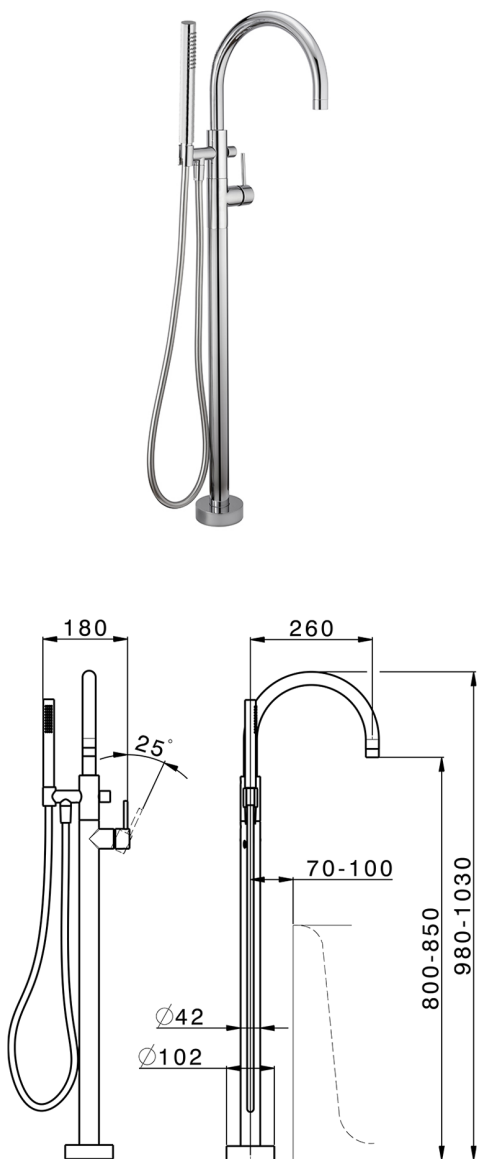

Exposed part for single-lever bath shower mixer M32_MT014200

MODEL **MT014200**

Exposed part for single-lever bath shower mixer, handshower holder on column, 23 mm Brass One Spray handshower, 150 cm smooth SUPREME Flexible Hose, without concealed part (for item ZB004510)

AVAILABLE FINISHINGS

-  **21** 21 Chrome
-  **26** 26 Old Copper
-  **2F** 2F Brushed Nickel
-  **2W** 2W Brushed Gold
-  **40** 40 Matt Black
-  **4Q** 4Q Matt White

CHARACTERISTICS

Cartridge Spare Parts **ZZ95409000**

35 mm Cartridge

Installation **Concealed**

Required concealed parts **ZB004510**

Exposed part for single-lever bath shower mixer M32_MT014200

MT014200

<https://en.huberitalia.com/exposed-part-for-single-lever-bath-shower-mixer-m32-mt014200>

Concealed part single lever free-standing CONCEALED_ZB004510

MODEL **ZB004510**

Floor mounted concealed part, for free-standing mixer

AVAILABLE FINISHINGS

04 04 Without finishing

CHARACTERISTICS

Installation **Concealed**