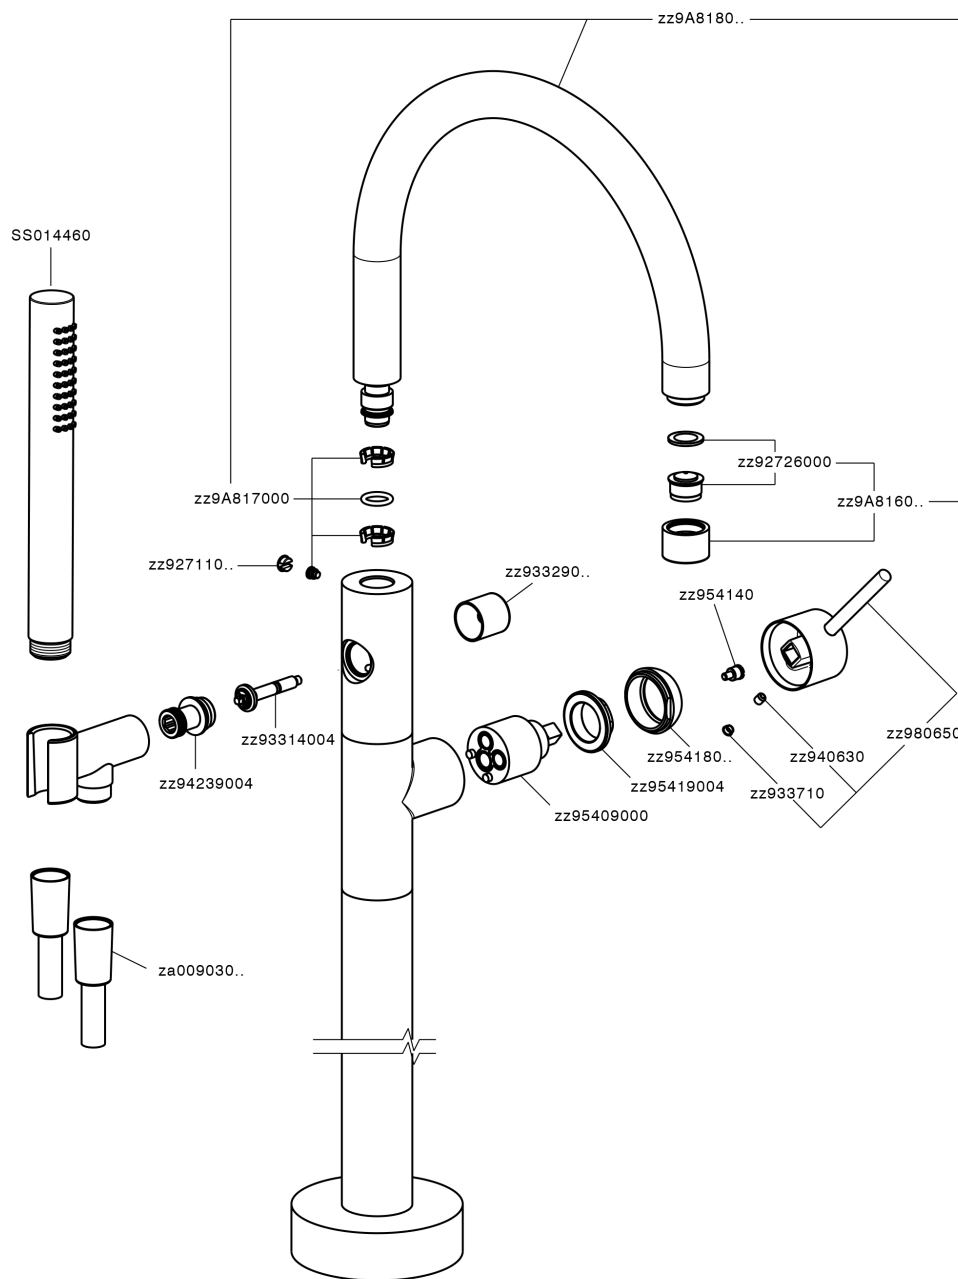

Exposed part for single-lever bath shower mixer M32_MT014200

MODEL **MT014200**

Exposed part for single-lever bath shower mixer, handshower holder on column, 23 mm Brass One Spray handshower, 150 cm smooth SUPREME Flexible Hose, without concealed part (for item ZB004510)

AVAILABLE FINISHINGS

-  **21** 21 Chrome
-  **26** 26 Old Copper
-  **2F** 2F Brushed Nickel
-  **2W** 2W Brushed Gold
-  **40** 40 Matt Black
-  **4Q** 4Q Matt White

CHARACTERISTICS

Cartridge Spare Parts **ZZ95409000**

35 mm Cartridge

Installation **Concealed**

Required concealed parts **ZB004510**

Exposed part for single-lever bath shower mixer M32_MT014200

MT014200

<https://en.huberitalia.com/exposed-part-for-single-lever-bath-shower-mixer-m32-mt014200>

Concealed part single lever free-standing CONCEALED_ZB004510

MODEL **ZB004510**

Floor mounted concealed part, for free-standing mixer

AVAILABLE FINISHINGS

04 04 Without finishing

CHARACTERISTICS

Installation **Concealed**