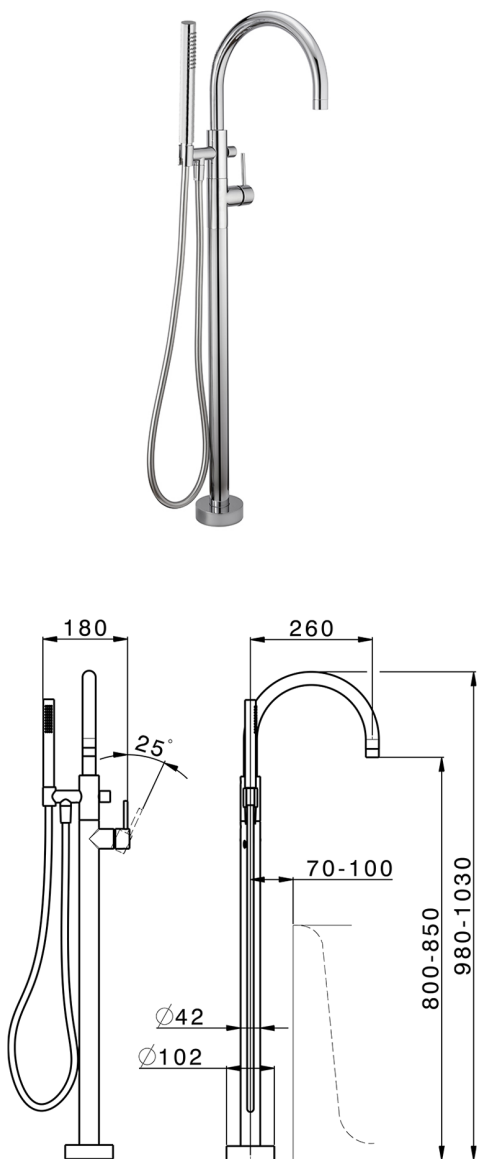

## Exposed part for single-lever bath shower mixer M32\_MT014200

MODEL **MT014200**

Exposed part for single-lever bath shower mixer, handshower holder on column, 23 mm Brass One Spray handshower, 150 cm smooth SUPREME Flexible Hose, without concealed part (for item ZB004510)

### CHARACTERISTICS

Cartridge Spare Parts **ZZ95409000**

**35 mm Cartridge**

Installation **Concealed**

Required concealed parts **ZB004510**

## Exposed part for single-lever bath shower mixer M32\_MT014200

MT014200

<https://en.huberitalia.com/exposed-part-for-single-lever-bath-shower-mixer-m32-mt014200>

## Concealed part single lever free-standing CONCEALED\_ZB004510

MODEL **ZB004510**

Floor mounted concealed part, for free-standing mixer

AVAILABLE FINISHINGS

CHARACTERISTICS

Installation **Concealed**

Concealed **1**