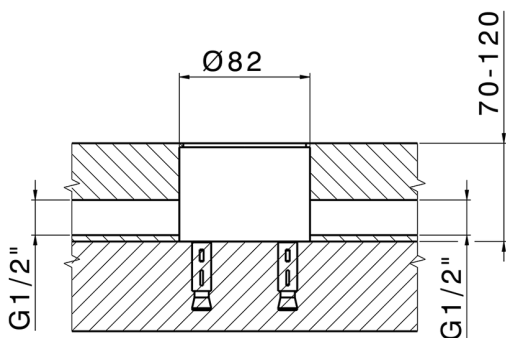

## Exposed part for single-lever bath shower mixer M32\_MT014200

MODEL **MT014200**

Exposed part for single-lever bath shower mixer, handshower holder on column, 23 mm Brass One Spray handshower, 150 cm smooth SUPREME Flexible Hose, without concealed part (for item ZB004510)

### CHARACTERISTICS

Cartridge Spare Parts **ZZ95409000**

**35 mm Cartridge**

Installation **Concealed**

Required concealed parts **ZB004510**

MODEL **ZB004510**

Floor mounted concealed part, for free-standing mixer

AVAILABLE FINISHINGS

 **04** 04 Without finishing

CHARACTERISTICS

Installation	<b>Concealed</b>
Concealed	<b>1</b>

2026-04-26