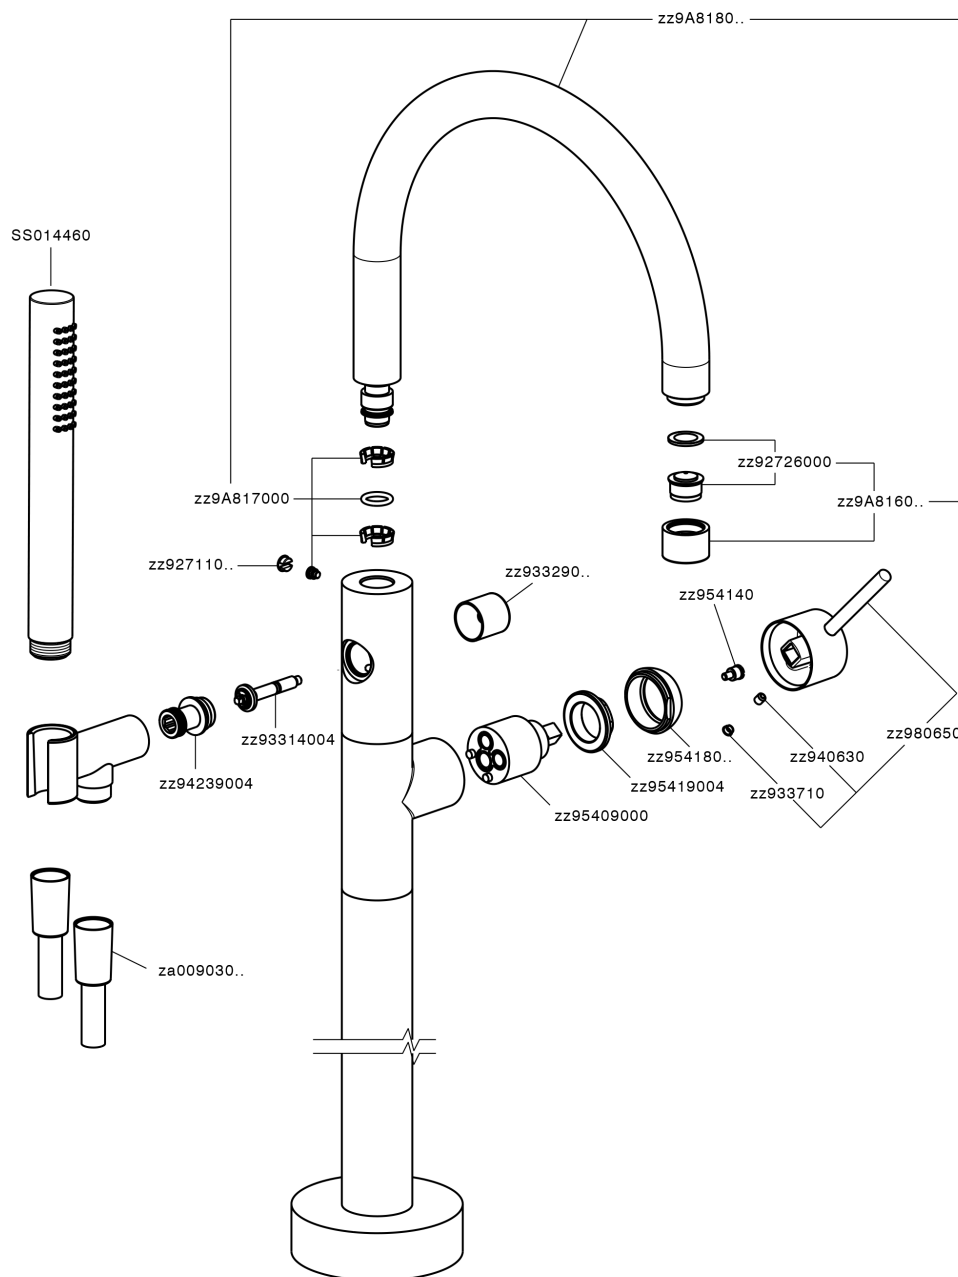

## Exposed part for single-lever bath shower mixer M32\_MT014200

MODEL **MT014200**

Exposed part for single-lever bath shower mixer, handshower holder on column, 23 mm Brass One Spray handshower, 150 cm smooth SUPREME Flexible Hose, without concealed part (for item ZB004510)

### CHARACTERISTICS

Cartridge Spare Parts **ZZ95409000**

**35 mm Cartridge**

Installation **Concealed**

Required concealed parts **ZB004510**

## Exposed part for single-lever bath shower mixer M32\_MT014200

MT014200

<https://en.huberitalia.com/exposed-part-for-single-lever-bath-shower-mixer-m32-mt014200>

**Concealed part single lever free-standing CONCEALED\_ZB004510**

MODEL **ZB004510**

Floor mounted concealed part, for free-standing mixer

AVAILABLE FINISHINGS

 **04** 04 Without finishing

CHARACTERISTICS

Installation	<b>Concealed</b>
Concealed	<b>1</b>

2026-04-26