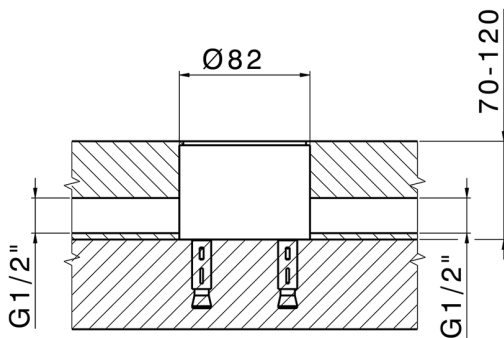

Concealed part single lever free-standing CONCEALED_ZB004510

MODEL **ZB004510**

Floor mounted concealed part, for free-standing mixer

AVAILABLE FINISHINGS

04 04 Without finishing

CHARACTERISTICS

Installation **Concealed**

Concealed **1**

2026-06-26