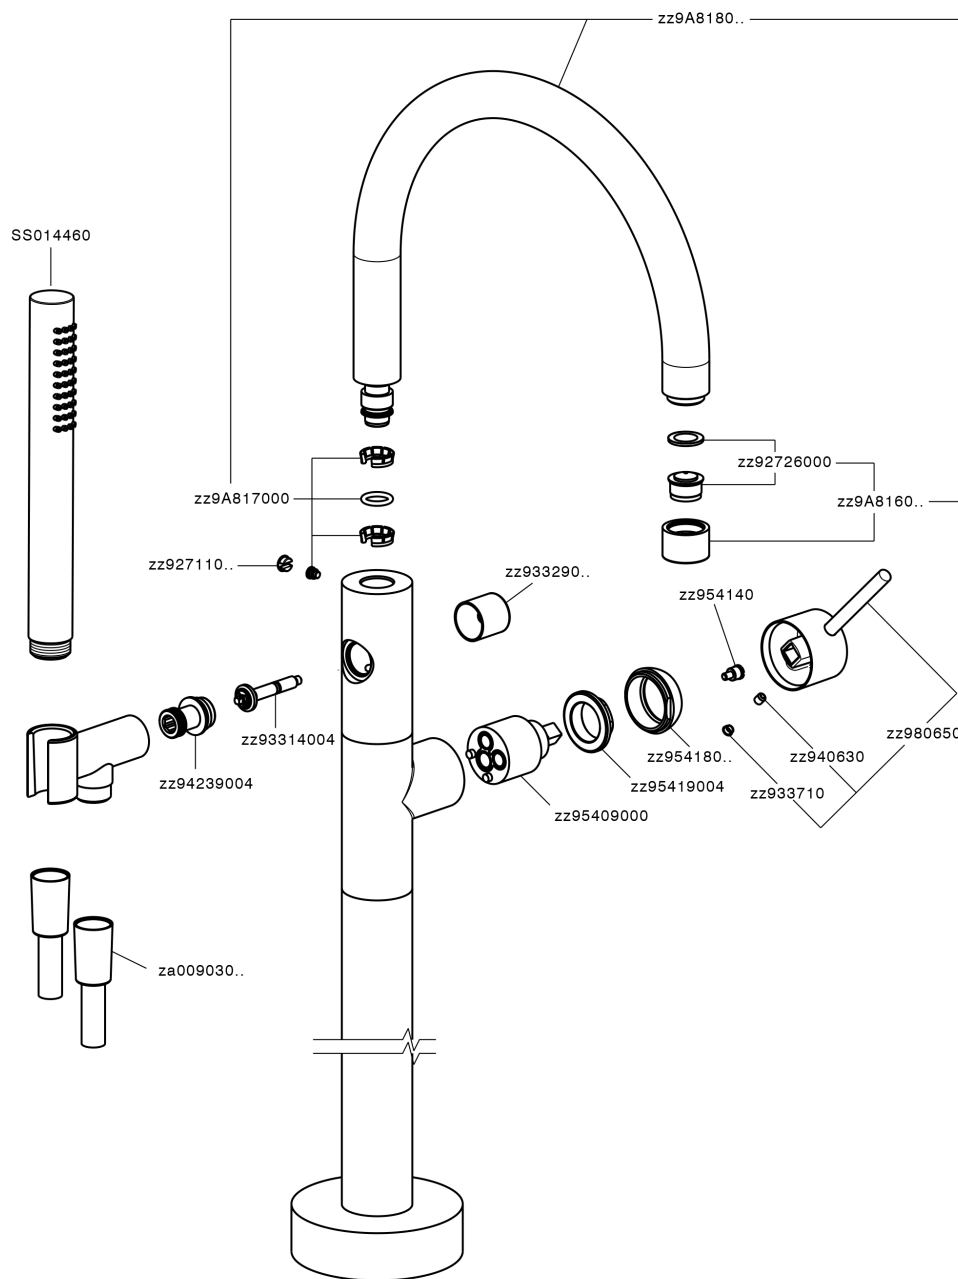

## Exposed part for single-lever bath shower mixer M32\_MT014200

MODEL **MT014200**

Exposed part for single-lever bath shower mixer, handshower holder on column, 23 mm Brass One Spray handshower, 150 cm smooth SUPREME Flexible Hose, without concealed part (for item ZB004510)

### CHARACTERISTICS

Cartridge Spare Parts **ZZ95409000**

**35 mm Cartridge**

Installation **Concealed**

Required concealed parts **ZB004510**

## Exposed part for single-lever bath shower mixer M32\_MT014200

MT014200

<https://en.huberitalia.com/exposed-part-for-single-lever-bath-shower-mixer-m32-mt014200>

## Concealed part single lever free-standing CONCEALED\_ZB004510

MODEL **ZB004510**

Floor mounted concealed part, for free-standing mixer

AVAILABLE FINISHINGS

CHARACTERISTICS

Installation **Concealed**

Concealed **1**