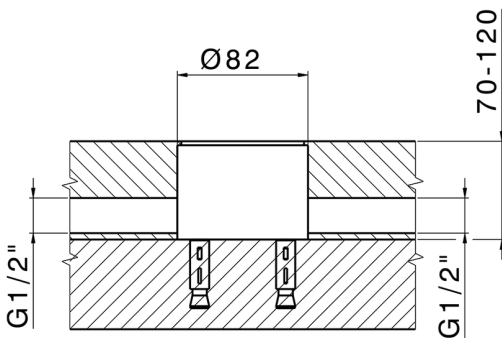

## Exposed part for single-lever bath shower mixer M32\_MT014200

MODEL **MT014200**

Exposed part for single-lever bath shower mixer, handshower holder on column, 23 mm Brass One Spray handshower, 150 cm smooth SUPREME Flexible Hose, without concealed part (for item ZB004510)

## Concealed part single lever free-standing CONCEALED\_ZB004510

MODEL **ZB004510**

Floor mounted concealed part, for free-standing mixer

AVAILABLE FINISHINGS

CHARACTERISTICS

Installation **Concealed**

Concealed **1**