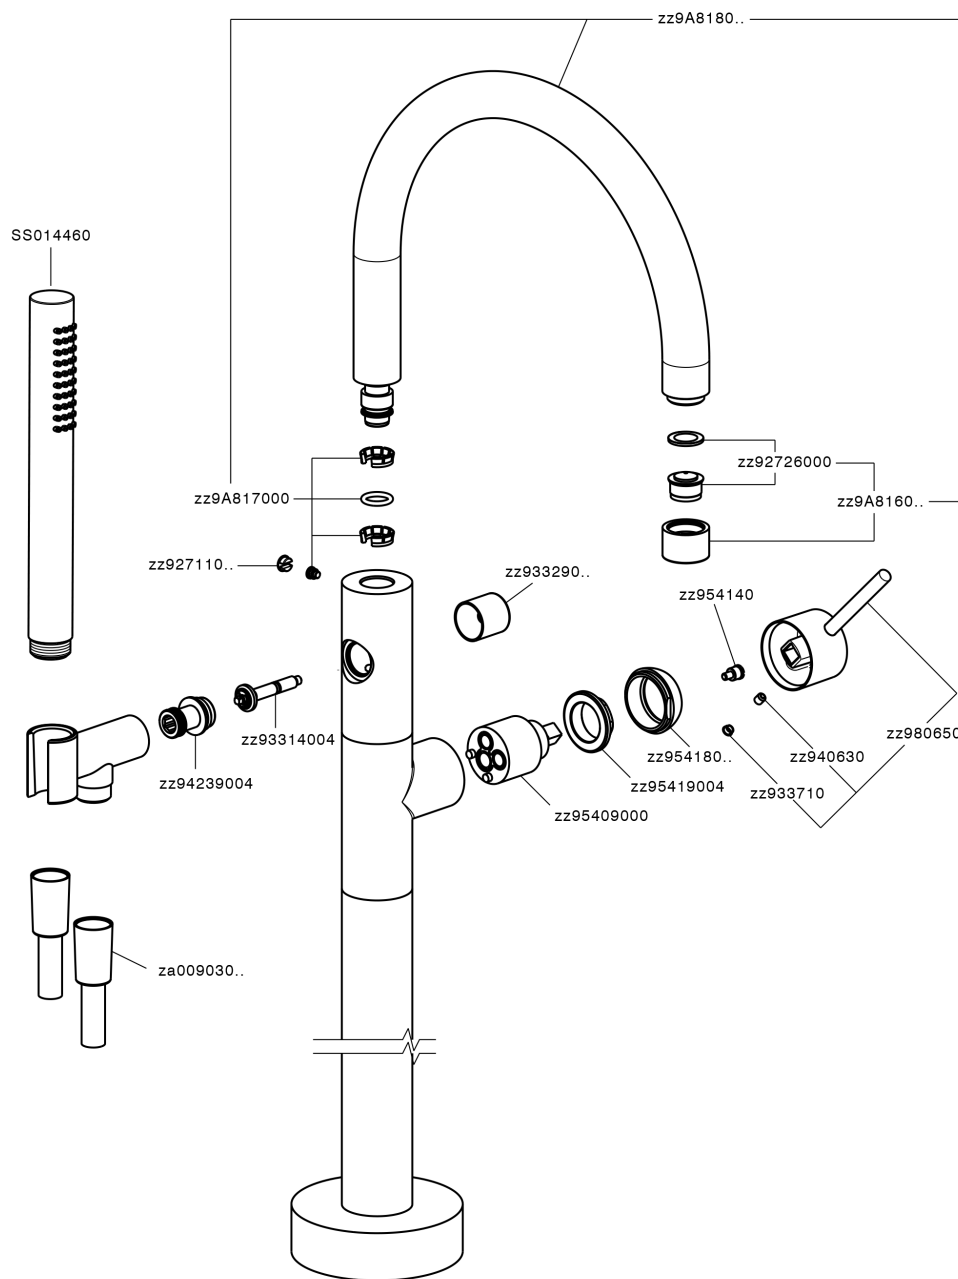

Exposed part for single-lever bath shower mixer M32_MT014200

MT014200

<https://en.huberitalia.com/exposed-part-for-single-lever-bath-shower-mixer-m32-mt014200>

Concealed part single lever free-standing CONCEALED_ZB004510

ZB004510

<https://en.huberitalia.com/concealed-part-single-lever-free-standing-concealed-zb004510>

2026-04-06