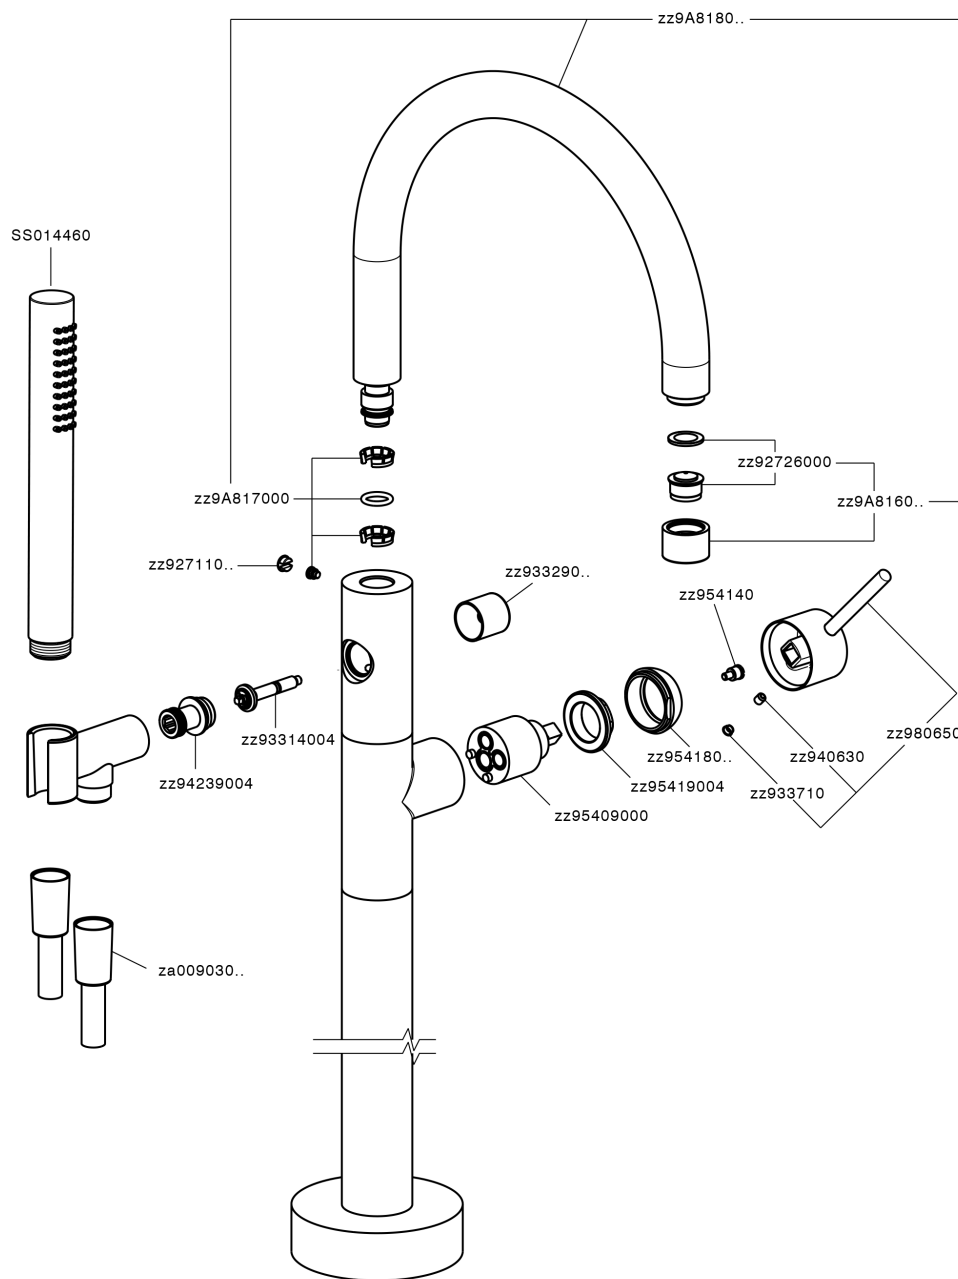

## Exposed part for single-lever bath shower mixer M32\_MT014200

MT014200

<https://en.huberitalia.com/exposed-part-for-single-lever-bath-shower-mixer-m32-mt014200>

Concealed part single lever free-standing CONCEALED\_ZB004510

ZB004510

<https://en.huberitalia.com/concealed-part-single-lever-free-standing-concealed-zb004510>

2026-04-27