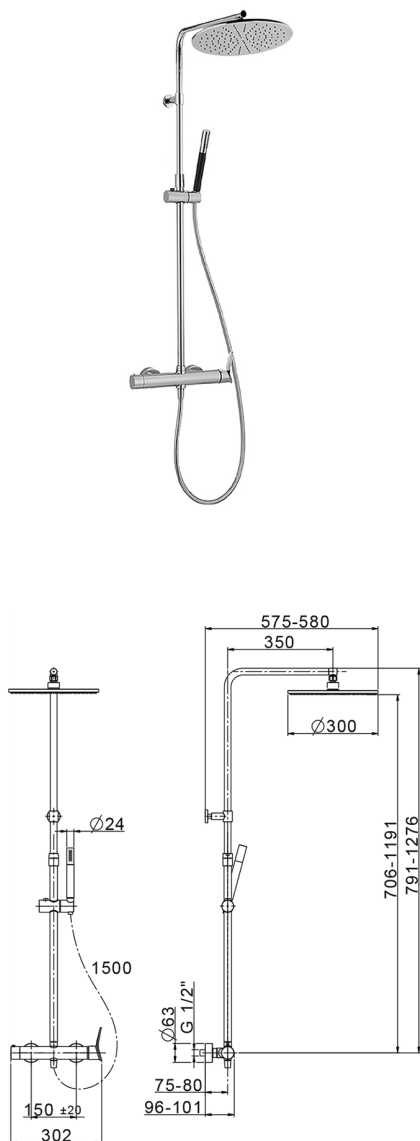

## 2-function single lever shower set HARLOCK\_HC004030

MODEL **HC004030**

2-function single lever shower set, 2-outlet devia stop, adjustable riser column, sliding shower bracket, Brass D.24mm minimalistic one spray handshower, 300 mm Brass round headshower, 150 cm smooth SUPREME flexible hose

### AVAILABLE FINISHINGS

-  **21** 21 Chrome
-  **40** 40 Matt Black
-  **4Q** 4Q Matt White
-  **6T** 6T Chrome/Matt Black

### CHARACTERISTICS

Cartridge Spare Parts **ZZ95409000**

**35 mm Cartridge**

### DeviaStop

The Huber Devia Stop technology allows to adjust the water flow and to direct it to the selected output point (overhead soaker, hand shower, etc).

2026-06-10