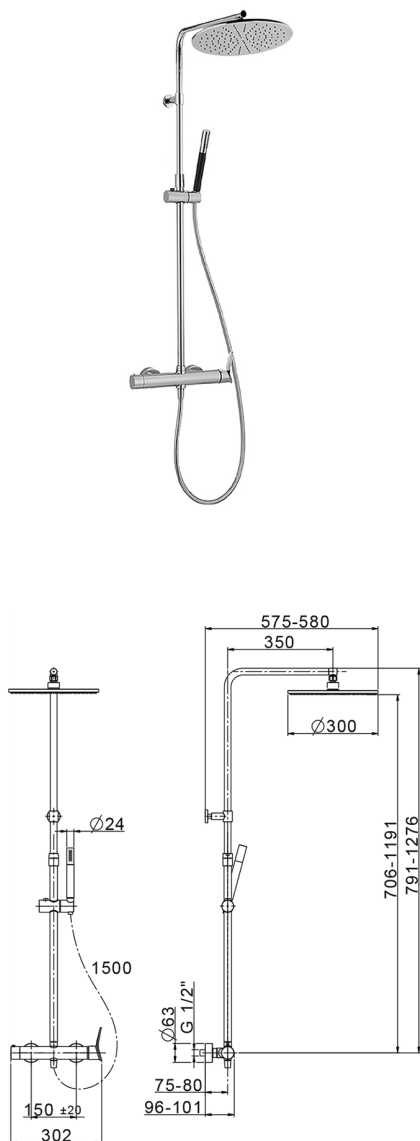

## 2-function single lever shower set HARLOCK\_HC004030

MODEL **HC004030**

2-function single lever shower set, 2-outlet devia stop, adjustable riser column, sliding shower bracket, Brass D.24mm minimalistic one spray handshower, 300 mm Brass round headshower, 150 cm smooth SUPREME flexible hose

### AVAILABLE FINISHINGS

-  **21** 21 Chrome
-  **40** 40 Matt Black
-  **4Q** 4Q Matt White
-  **6T** 6T Chrome/Matt Black

### CHARACTERISTICS

Cartridge Spare Parts **ZZ95409000**

**35 mm Cartridge**

### DeviaStop

The Huber Devia Stop technology allows to adjust the water flow and to direct it to the selected output point (overhead soaker, hand shower, etc).

2026-06-30