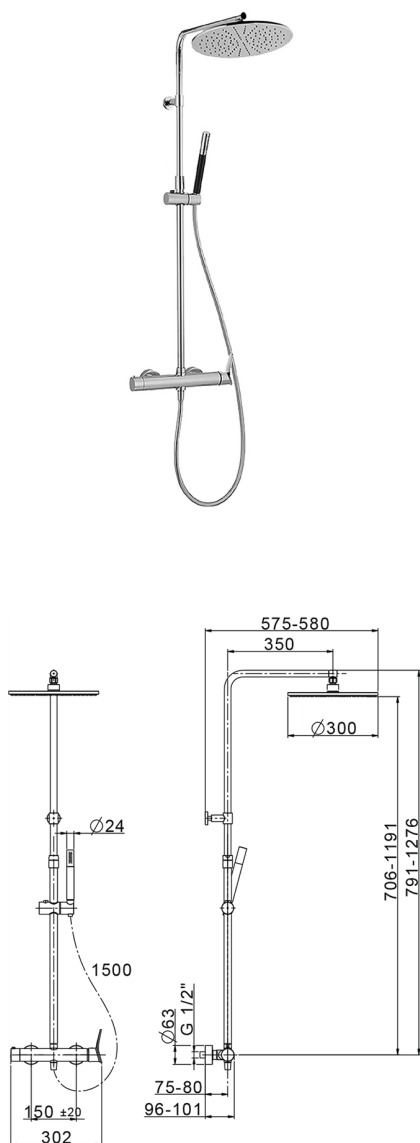

2-function single lever shower set HARLOCK_HC004030

MODEL **HC004030**

2-function single lever shower set, 2-outlet devia stop, adjustable riser column, sliding shower bracket, Brass D.24mm minimalistic one spray handshower, 300 mm Brass round headshower, 150 cm smooth SUPREME flexible hose

AVAILABLE FINISHINGS

-  **21** 21 Chrome
-  **40** 40 Matt Black
-  **4Q** 4Q Matt White
-  **6T** 6T Chrome/Matt Black

CHARACTERISTICS

Cartridge Spare Parts **ZZ95409000**

35 mm Cartridge

DeviaStop

The Huber Devia Stop technology allows to adjust the water flow and to direct it to the selected output point (overhead soaker, hand shower, etc).