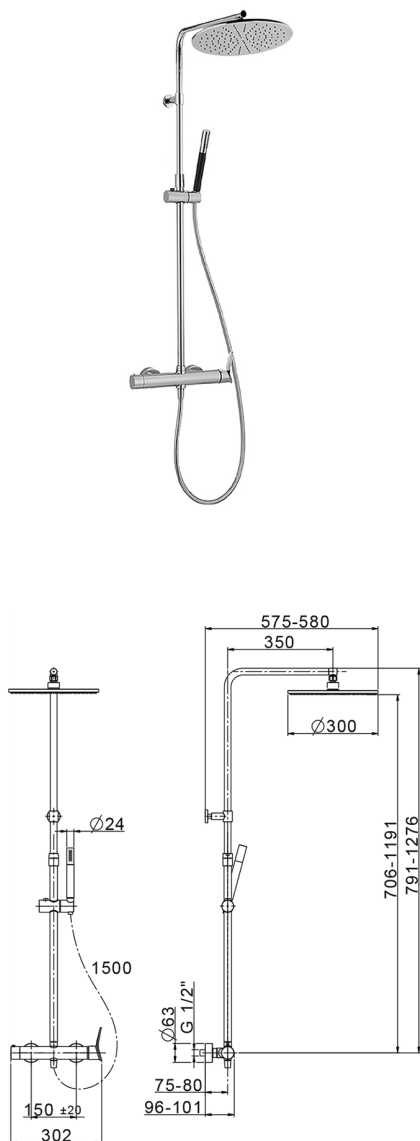

## 2-function single lever shower set HARLOCK\_HC004030

MODEL **HC004030**

2-function single lever shower set, 2-outlet devia stop, adjustable riser column, sliding shower bracket, Brass D.24mm minimalistic one spray handshower, 300 mm Brass round headshower, 150 cm smooth SUPREME flexible hose

### AVAILABLE FINISHINGS

-  **21** 21 Chrome
-  **40** 40 Matt Black
-  **4Q** 4Q Matt White
-  **6T** 6T Chrome/Matt Black

### CHARACTERISTICS

Cartridge Spare Parts **ZZ95409000**

**35 mm Cartridge**

### DeviaStop

The Huber Devia Stop technology allows to adjust the water flow and to direct it to the selected output point (overhead soaker, hand shower, etc).

2026-04-28