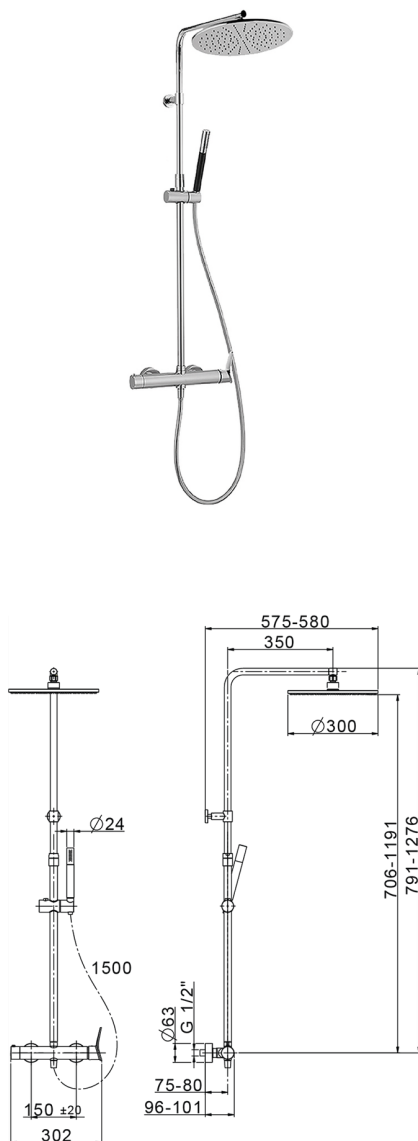

2-function single lever shower set HARLOCK_HC004030

MODEL **HC004030**

2-function single lever shower set, 2-outlet devia stop, adjustable riser column, sliding shower bracket, Brass D.24mm minimalistic one spray handshower, 300 mm Brass round headshower, 150 cm smooth SUPREME flexible hose

AVAILABLE FINISHINGS

-  **21** 21 Chrome
-  **40** 40 Matt Black
-  **4Q** 4Q Matt White
-  **6T** 6T Chrome/Matt Black

CHARACTERISTICS

Cartridge Spare Parts **ZZ95409000**

35 mm Cartridge

DeviaStop

The Huber Devia Stop technology allows to adjust the water flow and to direct it to the selected output point (overhead soaker, hand shower, etc).