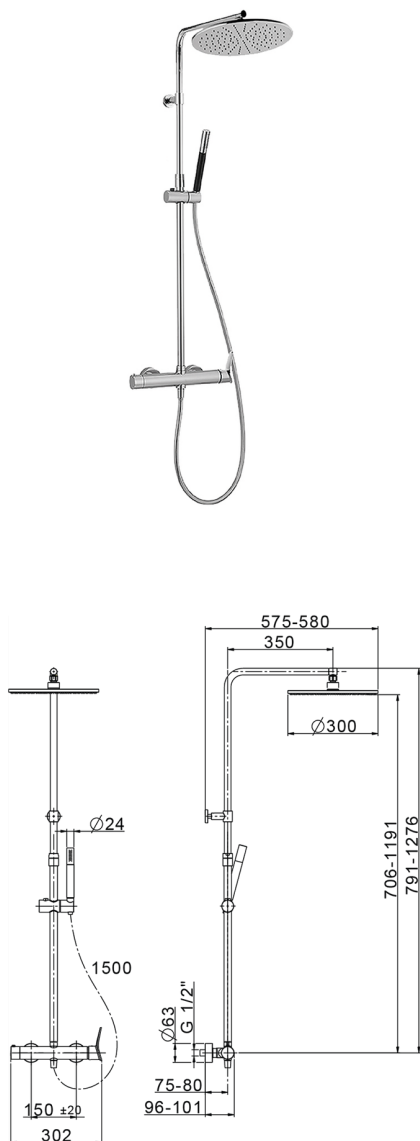

2-function single lever shower set HARLOCK_HC004030

MODEL **HC004030**

2-function single lever shower set, 2-outlet devia stop, adjustable riser column, sliding shower bracket, Brass D.24mm minimalistic one spray handshower, 300 mm Brass round headshower, 150 cm smooth SUPREME flexible hose

AVAILABLE FINISHINGS

-  **21** 21 Chrome
-  **40** 40 Matt Black
-  **4Q** 4Q Matt White
-  **6T** 6T Chrome/Matt Black

CHARACTERISTICS

Cartridge Spare Parts **ZZ95409000**
35 mm Cartridge

DeviaStop

The Huber Devia Stop technology allows to adjust the water flow and to direct it to the selected output point (overhead soaker, hand shower, etc).