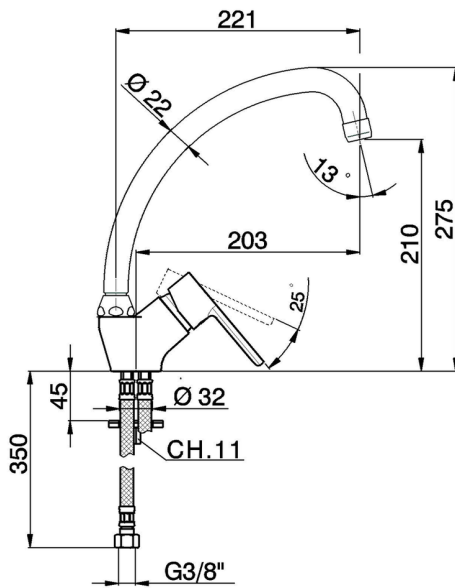

Single lever sink mixer KITCHEN_H2000520

MODEL **H2000520**

Single lever sink mixer, swivel spout, G.3/8" stainless steel flexible hoses

AVAILABLE FINISHINGS

21 21 Chrome

CHARACTERISTICS

Cartridge Spare Parts **ZZ95409000**

35 mm Cartridge

EcoStop

EcoStop feature limits water flow to approximately 50% of maximum output with one point of resistance on setting. Push slightly past the middle stop only when full water output is required. This will save water up to 50%.