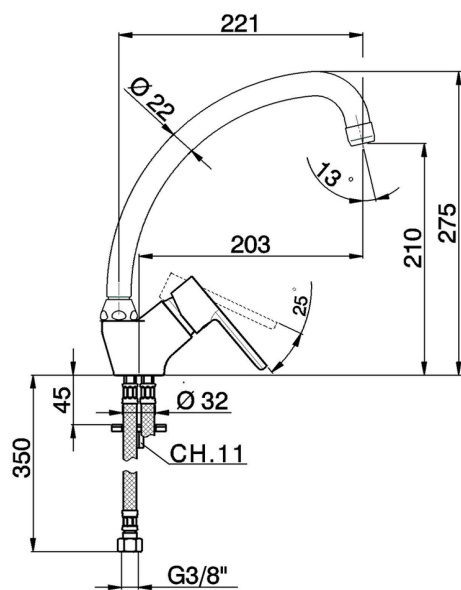

Single lever sink mixer KITCHEN_H2000520

MODEL **H2000520**

Single lever sink mixer, swivel spout, G.3/8" stainless steel flexible hoses

AVAILABLE FINISHINGS

CHARACTERISTICS

Cartridge Spare Parts **ZZ95409000**

35 mm Cartridge

EcoStop

EcoStop feature limits water flow to approximately 50% of maximum output with one point of resistance on setting. Push slightly past the middle stop only when full water output is required. This will save water up to 50%.