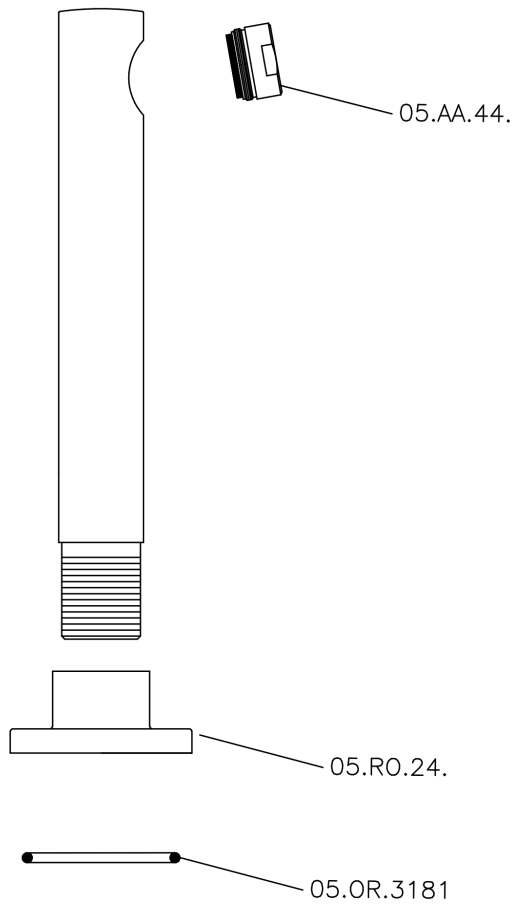

## Filler spout COMPONENTS\_SU000240

MODEL **SU000240**

Filler spout, 194 mm length, 3/4" M connection

## Filler spout COMPONENTS\_SU000240

SU000240

<https://en.huberitalia.com/filler-spout-components-su000240>

2024-12-19