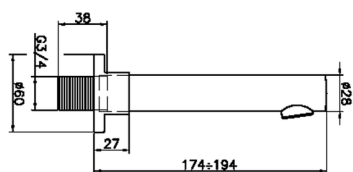

Filler spout COMPONENTS_SU000240

MODEL **SU000240**

Filler spout, 194 mm length, 3/4" M connection

AVAILABLE FINISHINGS

- **21** 21 Chrome
- **40** 40 Matt Black
- **2F** 2F Brushed Nickel
- **2W** 2W Brushed Gold

CHARACTERISTICS