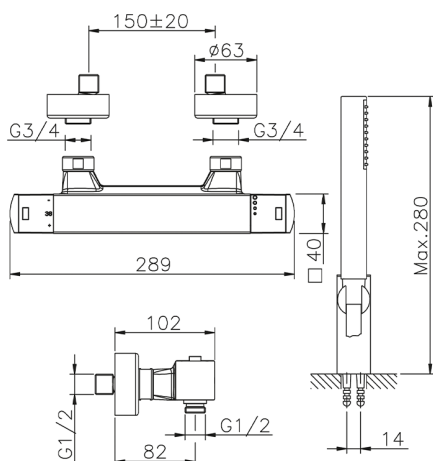

## Thermostatic shower mixer, with shower set DADO\_DDD01010

MODEL **DDD01010**

Thermostatic shower mixer, with shower set, wall mounted adjustable handshower bracket, ABS D.26 minimalistic one spray handshower, 150 cm SUPREME smooth flexible hose

### CHARACTERISTICS

Cartridge Spare Parts **22.04A.AR - ZZ97279004**

**Argo 2 (long filter) Thermostatic Valve**