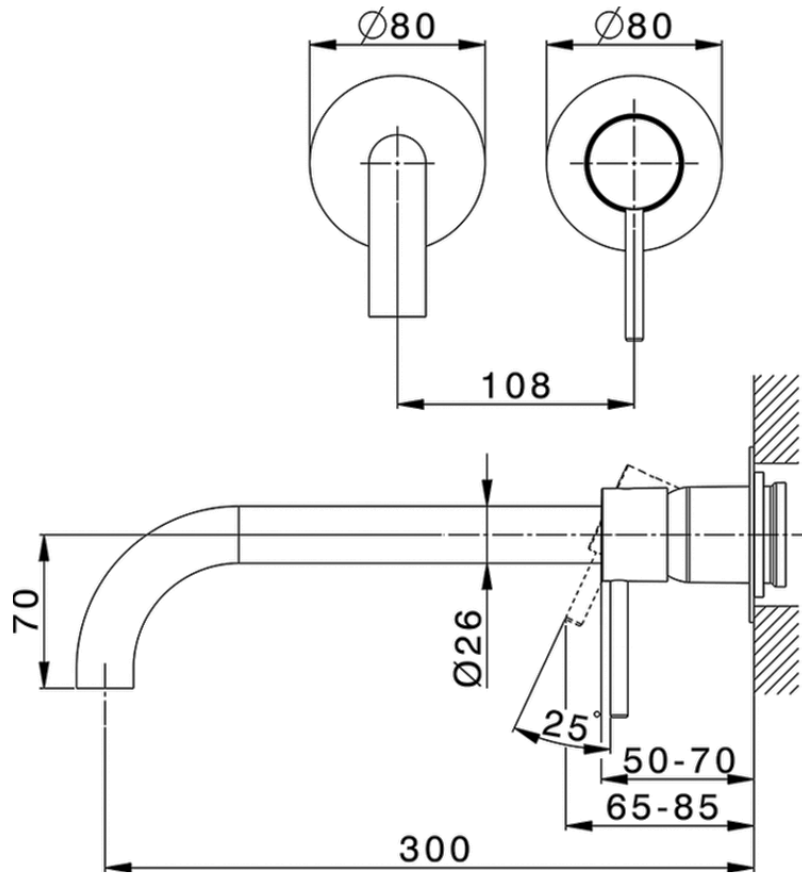

## Exposed part for single lever washbasin valve NUOVA KIRUNA\_K200551F

K200551F

<https://en.huberitalia.com/exposed-part-for-single-lever-washbasin-valve-nuova-kiruna-k200551f>

Piastra/Plate/Plaque/Platte/Placa

2-3mm: XX 56-76

10mm: XX 48-68