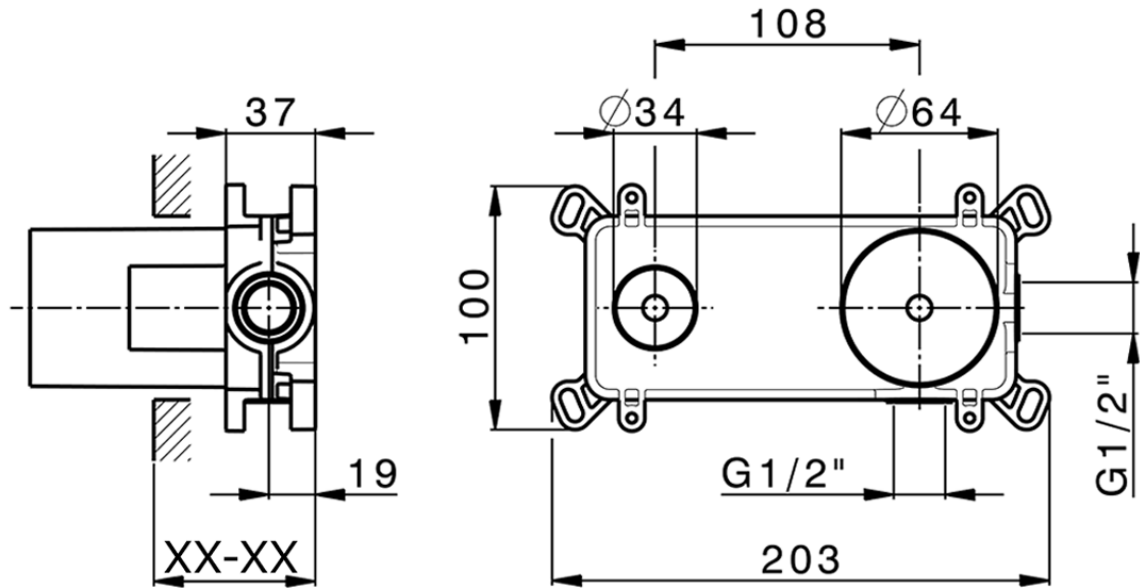

## Exposed part for single lever washbasin valve NUOVA KIRUNA\_K200551F

K200551F

<https://en.huberitalia.com/exposed-part-for-single-lever-washbasin-valve-nuova-kiruna-k200551f>

Piastra/Plate/Plaque/Platte/Placa

2-3mm: XX 56-76

10mm: XX 48-68