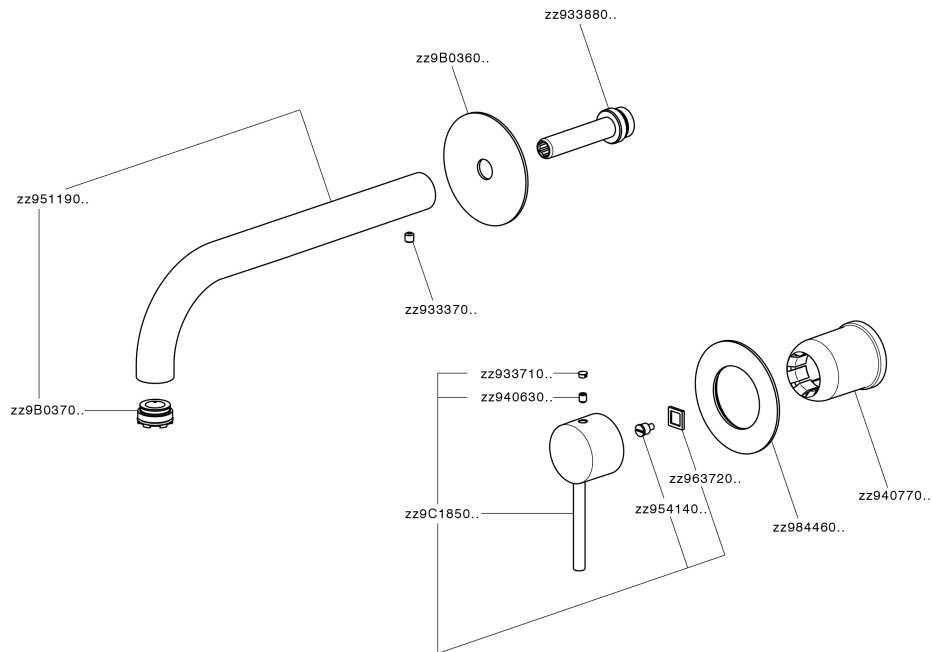

Exposed part for single lever washbasin valve NUOVA KIRUNA_K200551F

K200551F

<https://en.huberitalia.com/exposed-part-for-single-lever-washbasin-valve-nuova-kiruna-k200551f>

Concealed single lever washbasin mixer Easy-Box CONCEALED_ZB002450

ZB002450

<https://en.huberitalia.com/concealed-single-lever-washbasin-mixer-easy-box-concealed-zb002450>

2024-11-21