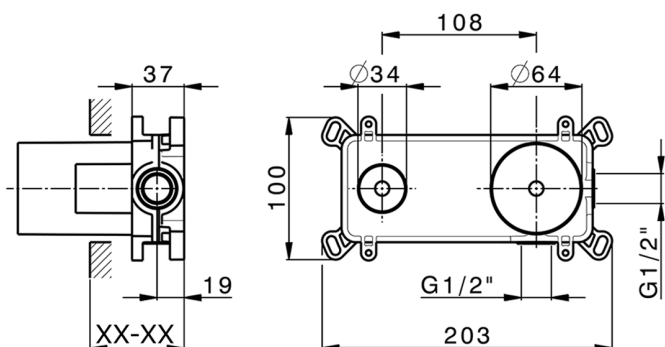

Exposed part for single lever washbasin valve NUOVA KIRUNA_K200551F

MODEL **K200551F**

Exposed part for single lever basin mixer, without concealed part, spout L.300 mm, for item Easy-Box ZB002450 and art.ZB025510

MODEL **ZB002450**

Concealed single lever washbasin mixer
Easy-Box, with protection guard box, without trim kit

AVAILABLE FINISHINGS

CHARACTERISTICS

Concealed **1**
Cartridge Spare Parts **ZZ95409000**
35 mm Cartridge

Piastra/Plate/Plaque/Platte/Placa

2-3mm: XX 56-76

10mm: XX 48-68

EcoStop

EcoStop feature limits water flow to approximately 50% of maximum output with one point of resistance on setting. Push slightly past the middle stop only when full water output is required. This will save water up to 50%.