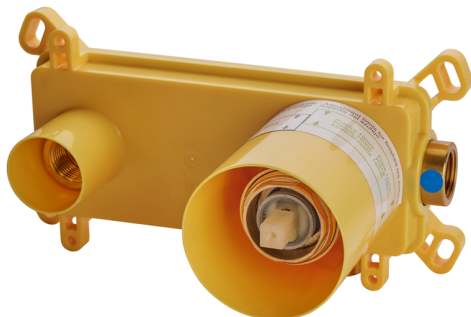

Exposed part for single lever washbasin valve NUOVA KIRUNA_K200551F

MODEL **K200551F**

Exposed part for single lever basin mixer, without concealed part, spout L.300 mm, for item Easy-Box ZB002450 and art.ZB025510

Exposed part for single lever washbasin valve NUOVA KIRUNA_K200551F

K200551F

<https://en.huberitalia.com/exposed-part-for-single-lever-washbasin-valve-nuova-kiruna-k200551f>

Concealed single lever washbasin mixer Easy-Box CONCEALED_ZB002450

MODEL **ZB002450**

Concealed single lever washbasin mixer
Easy-Box, with protection guard box, without trim kit

AVAILABLE FINISHINGS

CHARACTERISTICS

Concealed **1**
Cartridge Spare Parts **ZZ95409000**
35 mm Cartridge

Piastra/Plate/Plaque/Platte/Placa

2-3mm: XX 56-76

10mm: XX 48-68

EcoStop

EcoStop feature limits water flow to approximately 50% of maximum output with one point of resistance on setting. Push slightly past the middle stop only when full water output is required. This will save water up to 50%.