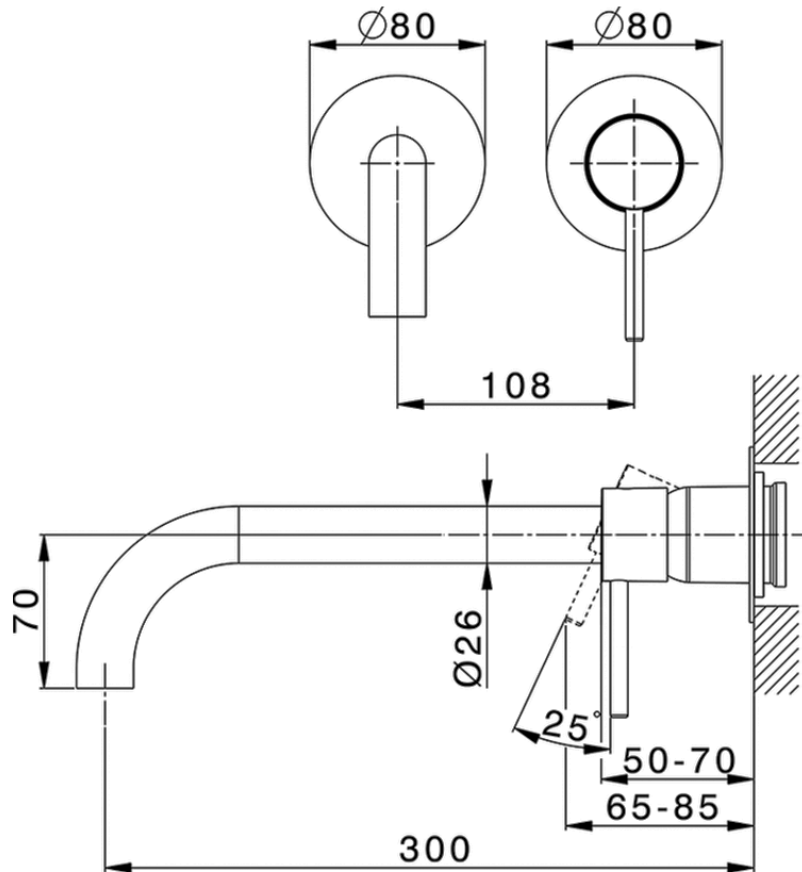

Exposed part for single lever washbasin valve NUOVA KIRUNA_K200551F

K200551F

<https://en.huberitalia.com/exposed-part-for-single-lever-washbasin-valve-nuova-kiruna-k200551f>

Piastra/Plate/Plaque/Platte/Placa

2-3mm: XX 56-76

10mm: XX 48-68