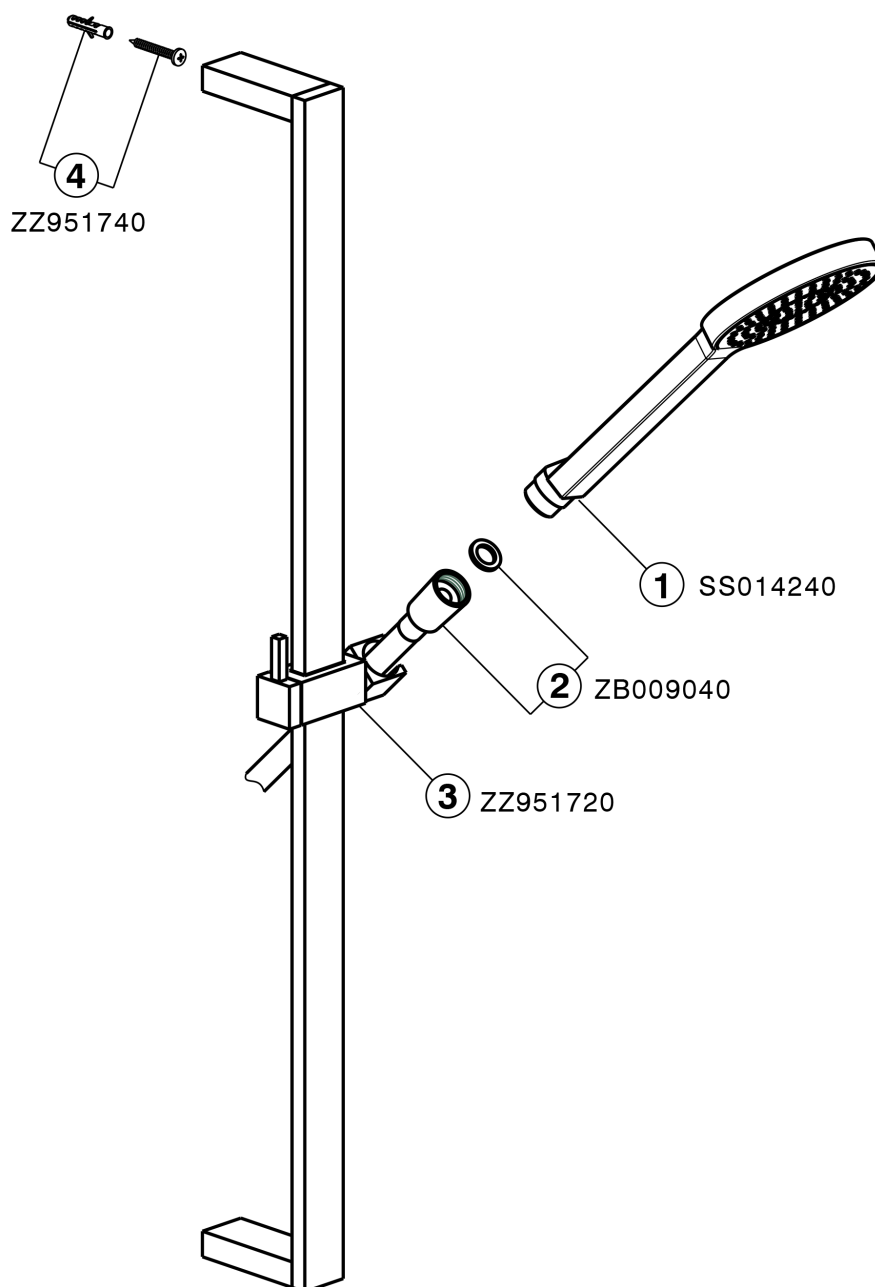

## Showerset SHOWER\_SS011100

MODEL **SS011100**

Showerset, 70 cm sliding rail bar with sliding bracket, D. 105 mm ABS one spray handshower, 150 cm SUPREME smooth flexible hose

AVAILABLE FINISHINGS

CHARACTERISTICS

## Showerset SHOWER\_SS011100

SS011100

<https://en.huberitalia.com/showerset-shower-ss011100>

2026-06-06