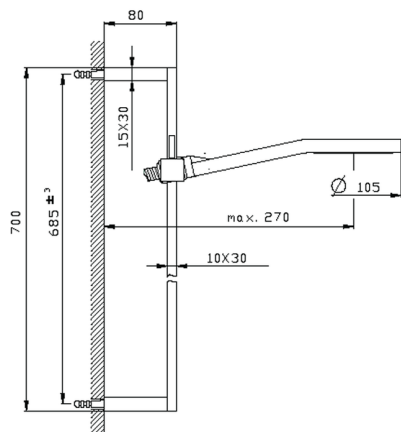

## Showerset SHOWER\_SS011100

MODEL **SS011100**

Showerset, 70 cm sliding rail bar with sliding bracket, D. 105 mm ABS one spray handshower, 150 cm SUPREME smooth flexible hose

AVAILABLE FINISHINGS

CHARACTERISTICS