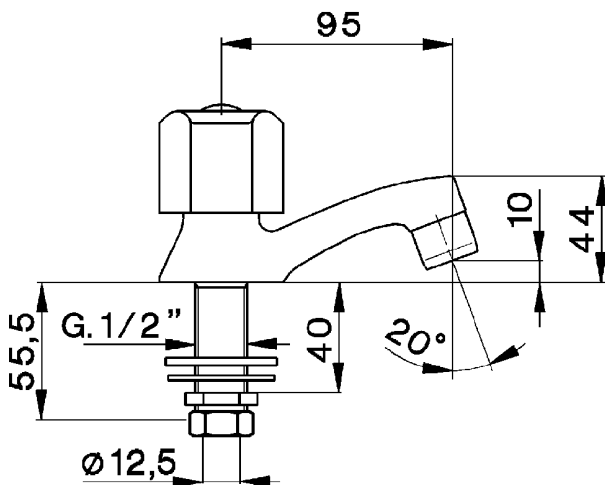

Pillar tap EVA_EV000900

MODEL **EV000900**

Pillar tap, without automatic pop-up waste, without handle

AVAILABLE FINISHINGS

CHARACTERISTICS

2026-04-09