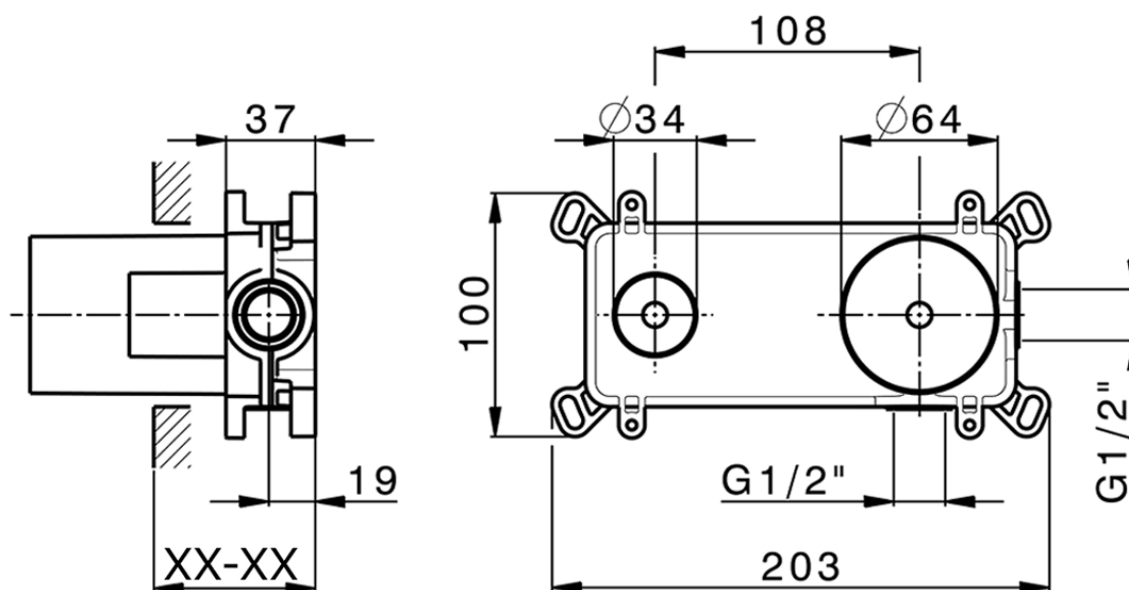

Exposed part for single lever washbasin valve DADO_DD005513

DD005513

<https://en.huberitalia.com/exposed-part-for-single-lever-washbasin-valve-dado-dd005513>

Piastra/Plate/Plaque/Platte/Placa

2-3mm: XX 56-76

10mm: XX 48-68