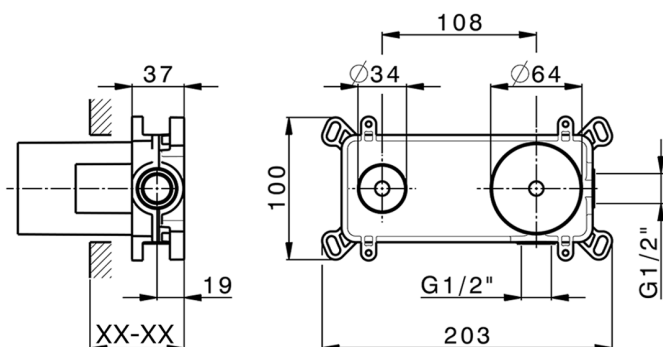

## Exposed part for single lever washbasin valve DADO\_DD005513

MODEL **DD005513**

Exposed part for single lever washbasin valve, without concealed part, spout L.300 mm, for item Easy-Box ZB002450 and art. ZB025510

## Concealed single lever washbasin mixer Easy-Box CONCEALED\_ZB002450

MODEL **ZB002450**

Concealed single lever washbasin mixer  
Easy-Box, with protection guard box, without trim kit

AVAILABLE FINISHINGS

CHARACTERISTICS

Concealed **1**  
Cartridge Spare Parts **ZZ95409000**  
**35 mm Cartridge**

Piastra/Plate/Plaque/Platte/Placa

2-3mm: XX 56-76

10mm: XX 48-68