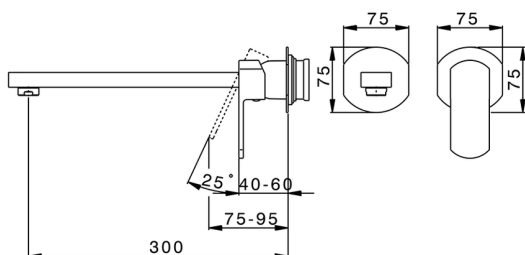

CHARACTERISTICS

Installation **Concealed**
Required concealed parts **ZB002450**