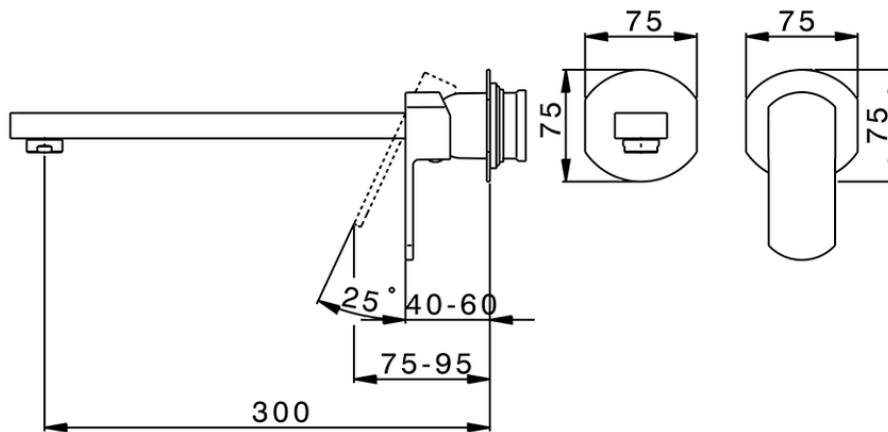

Exposed part for single lever washbasin valve DADO_DD005513

DD005513

<https://en.huberitalia.com/exposed-part-for-single-lever-washbasin-valve-dado-dd005513>

Piastra/Plate/Plaque/Platte/Placa

2-3mm: XX 56-76

10mm: XX 48-68