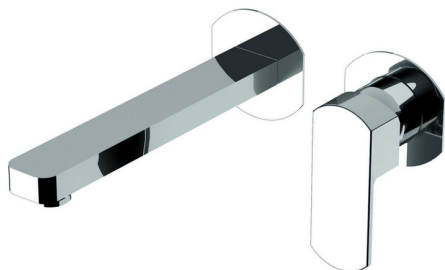

## Exposed part for single lever washbasin valve DADO\_DD005513

MODEL **DD005513**

Exposed part for single lever washbasin valve, without concealed part, spout L.300 mm, for item Easy-Box ZB002450 and art. ZB025510

## Concealed single lever washbasin mixer Easy-Box CONCEALED\_ZB002450

MODEL **ZB002450**

Concealed single lever washbasin mixer  
Easy-Box, with protection guard box, without trim kit

AVAILABLE FINISHINGS

CHARACTERISTICS

Concealed **1**  
Cartridge Spare Parts **ZZ95409000**  
**35 mm Cartridge**

Piastra/Plate/Plaque/Platte/Placa

2-3mm: XX 56-76

10mm: XX 48-68