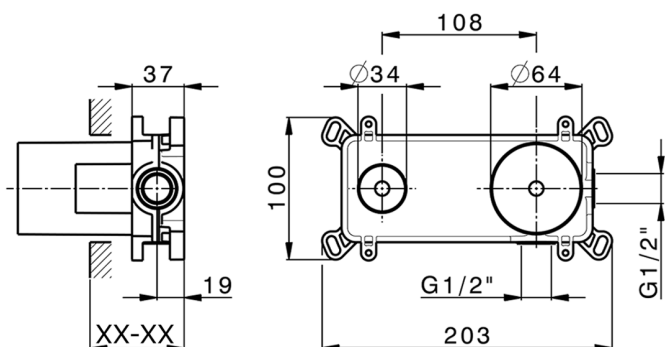

## Concealed single lever washbasin mixer Easy-Box CONCEALED\_ZB002450

MODEL **ZB002450**

Concealed single lever washbasin mixer  
Easy-Box, with protection guard box, without trim kit

AVAILABLE FINISHINGS

CHARACTERISTICS

Concealed **1**  
Cartridge Spare Parts **ZZ95409000**  
**35 mm Cartridge**

Piastra/Plate/Plaque/Platte/Placa

2-3mm: XX 56-76

10mm: XX 48-68