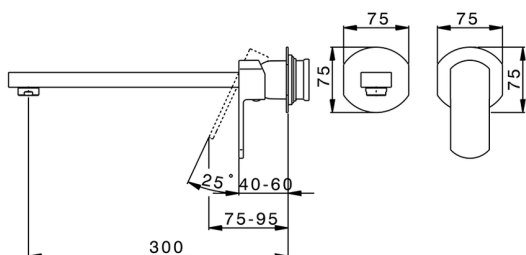

CHARACTERISTICS

Installation **Concealed**
Required concealed parts **ZB002450**