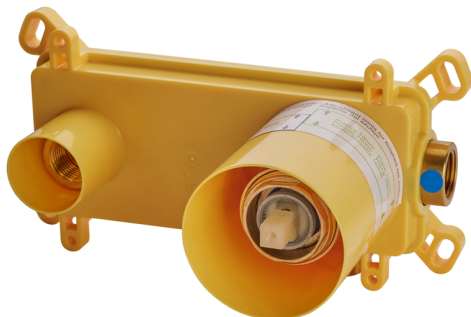

## Exposed part for single lever washbasin valve DADO\_DD005513

MODEL **DD005513**

Exposed part for single lever washbasin valve, without concealed part, spout L.300 mm, for item Easy-Box ZB002450 and art. ZB025510

## Concealed single lever washbasin mixer Easy-Box CONCEALED\_ZB002450

MODEL **ZB002450**

Concealed single lever washbasin mixer  
Easy-Box, with protection guard box, without trim kit

AVAILABLE FINISHINGS

CHARACTERISTICS

Concealed **1**  
Cartridge Spare Parts **ZZ95409000**  
**35 mm Cartridge**

Piastra/Plate/Plaque/Platte/Placa

2-3mm: XX 56-76

10mm: XX 48-68

### EcoStop

EcoStop feature limits water flow to approximately 50% of maximum output with one point of resistance on setting. Push slightly past the middle stop only when full water output is required. This will save water up to 50%.