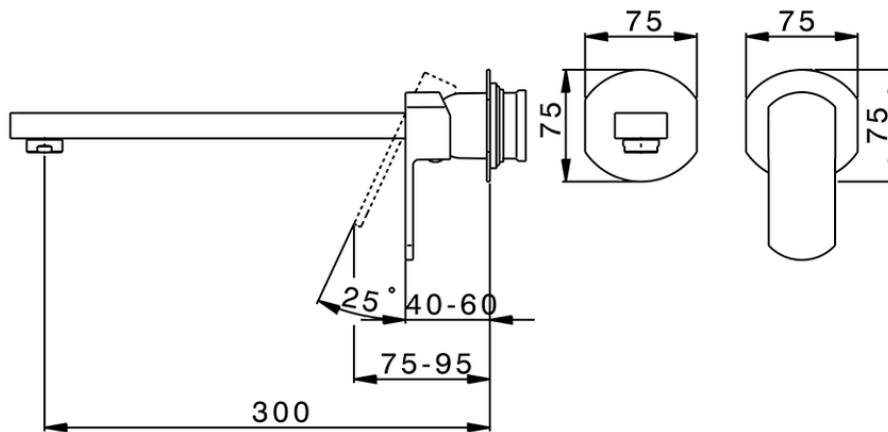

## Exposed part for single lever washbasin valve DADO\_DD005513

DD005513

<https://en.huberitalia.com/exposed-part-for-single-lever-washbasin-valve-dado-dd005513>

Piastra/Plate/Plaque/Platte/Placa

2-3mm: XX 56-76

10mm: XX 48-68