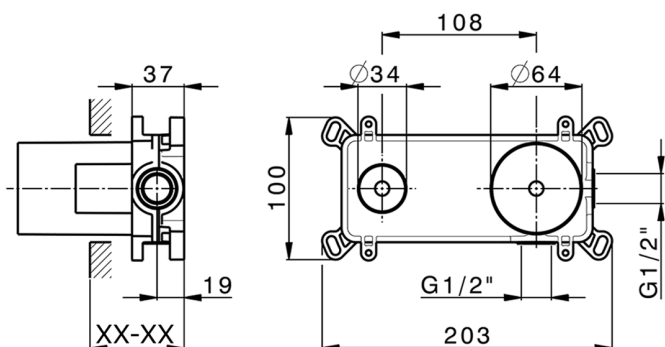

Exposed part for single lever washbasin valve DADO_DD005513

MODEL **DD005513**

Exposed part for single lever washbasin valve, without concealed part, spout L.300 mm, for item Easy-Box ZB002450 and art. ZB025510

Concealed single lever washbasin mixer Easy-Box CONCEALED_ZB002450

MODEL **ZB002450**

Concealed single lever washbasin mixer
Easy-Box, with protection guard box, without trim kit

AVAILABLE FINISHINGS

CHARACTERISTICS

Concealed **1**
Cartridge Spare Parts **ZZ95409000**
35 mm Cartridge

Piastra/Plate/Plaque/Platte/Placa

2-3mm: XX 56-76

10mm: XX 48-68

EcoStop

EcoStop feature limits water flow to approximately 50% of maximum output with one point of resistance on setting. Push slightly past the middle stop only when full water output is required. This will save water up to 50%.