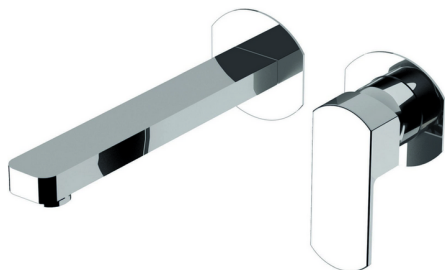

Exposed part for single lever washbasin valve DADO_DD005513

MODEL **DD005513**

Exposed part for single lever washbasin valve, without concealed part, spout L.300 mm, for item Easy-Box ZB002450 and art. ZB025510

AVAILABLE FINISHINGS

-  **21** 21 Chrome
-  **2B** 2B Polished Nickel
-  **2F** 2F Brushed Nickel
-  **40** 40 Matt Black
-  **4Q** 4Q Matt White

CHARACTERISTICS

Installation **Concealed**
 Required concealed parts **ZB002450**

Concealed single lever washbasin mixer Easy-Box CONCEALED_ZB002450

MODEL **ZB002450**

Concealed single lever washbasin mixer
Easy-Box, with protection guard box, without trim kit

AVAILABLE FINISHINGS

CHARACTERISTICS

Concealed **1**
Cartridge Spare Parts **ZZ95409000**
35 mm Cartridge

Piastra/Plate/Plaque/Platte/Placa

2-3mm: XX 56-76

10mm: XX 48-68

EcoStop

EcoStop feature limits water flow to approximately 50% of maximum output with one point of resistance on setting. Push slightly past the middle stop only when full water output is required. This will save water up to 50%.