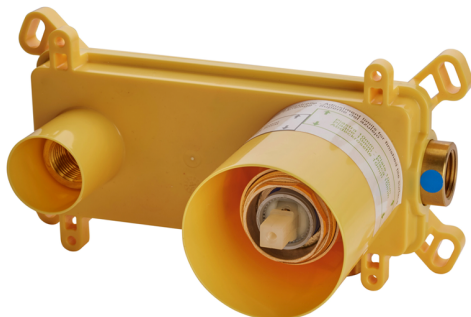

Exposed part for single lever washbasin valve DADO_DD005513

MODEL **DD005513**

Exposed part for single lever washbasin valve, without concealed part, spout L.300 mm, for item Easy-Box ZB002450 and art. ZB025510

AVAILABLE FINISHINGS

-  **21** 21 Chrome
-  **2B** 2B Polished Nickel
-  **2F** 2F Brushed Nickel
-  **40** 40 Matt Black
-  **4Q** 4Q Matt White

CHARACTERISTICS

Installation **Concealed**
 Required concealed parts **ZB002450**

Concealed single lever washbasin mixer Easy-Box CONCEALED_ZB002450

MODEL **ZB002450**

Concealed single lever washbasin mixer
Easy-Box, with protection guard box, without trim kit

AVAILABLE FINISHINGS

CHARACTERISTICS

Concealed **1**
Cartridge Spare Parts **ZZ95409000**
35 mm Cartridge

Piastra/Plate/Plaque/Platte/Placa

2-3mm: XX 56-76

10mm: XX 48-68

EcoStop

EcoStop feature limits water flow to approximately 50% of maximum output with one point of resistance on setting. Push slightly past the middle stop only when full water output is required. This will save water up to 50%.