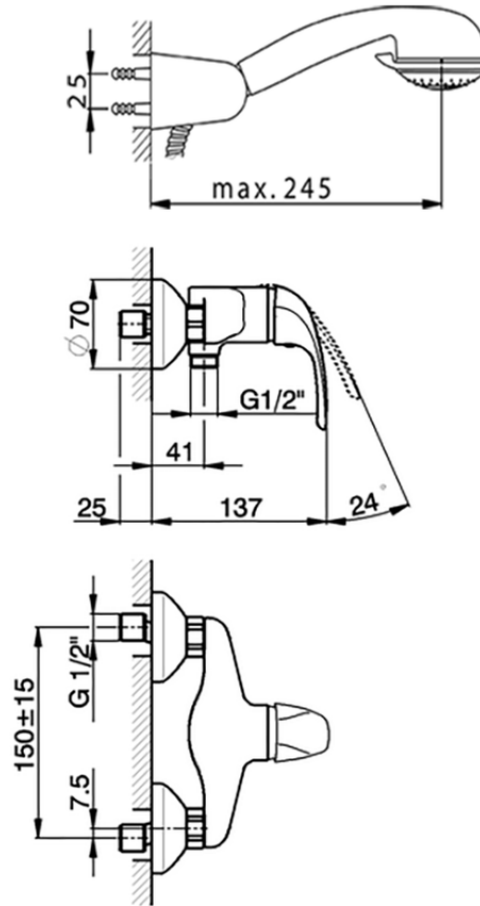

Single lever shower mixer, with shower set NORMA_NM000450

NM000450

<https://en.huberitalia.com/single-lever-shower-mixer-with-shower-set-norma-nm000450>

2025-01-10