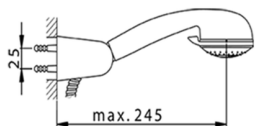

## Single lever shower mixer, with shower set NORMA\_NM000450

MODEL **NM000450**

Single lever shower mixer, with shower set, wall mounted adjustable handshower bracket, Teti ABS 3 sprays handshower, 150 cm Brass flexible hose

AVAILABLE FINISHINGS

CHARACTERISTICS

Cartridge Spare Parts **ZZ94034000**

**35 mm Cartridge**

2025-01-10