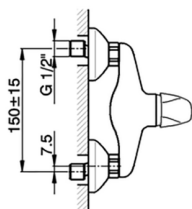

## Single lever shower mixer, with shower set NORMA\_NM000450

MODEL **NM000450**

Single lever shower mixer, with shower set, wall mounted adjustable handshower bracket, Teti ABS 3 sprays handshower, 150 cm Brass flexible hose

AVAILABLE FINISHINGS

CHARACTERISTICS

Cartridge Spare Parts **ZZ94034000**

**35 mm Cartridge**

2025-01-10