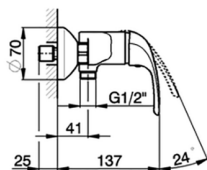

## Single lever shower mixer, with shower set NORMA\_NM000450

MODEL **NM000450**

Single lever shower mixer, with shower set, wall mounted adjustable handshower bracket, Teti ABS 3 sprays handshower, 150 cm Brass flexible hose

AVAILABLE FINISHINGS

CHARACTERISTICS

Cartridge Spare Parts **ZZ94034000**

**35 mm Cartridge**

2025-01-10