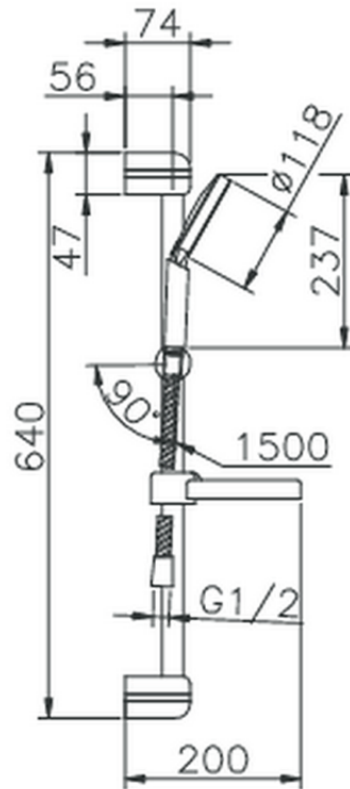

Sylt showerset SHOWER\_62.16H.

62.16H.

<https://en.huberitalia.com/sylt-showerset-shower-62-16h>

2026-04-05