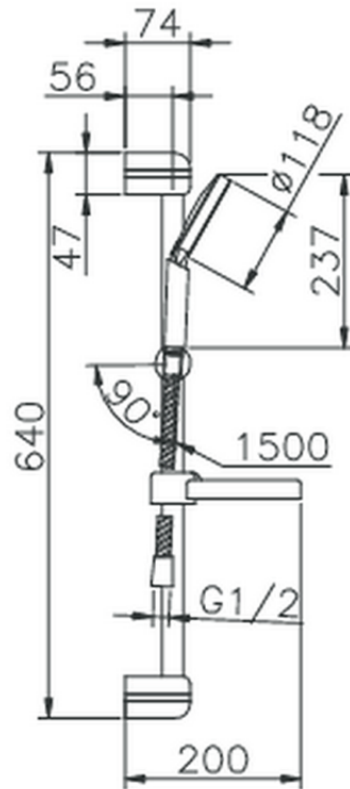

Sylt showerset SHOWER_62.16H.

62.16H.

<https://en.huberitalia.com/sylt-showerset-shower-62-16h>

2026-06-06