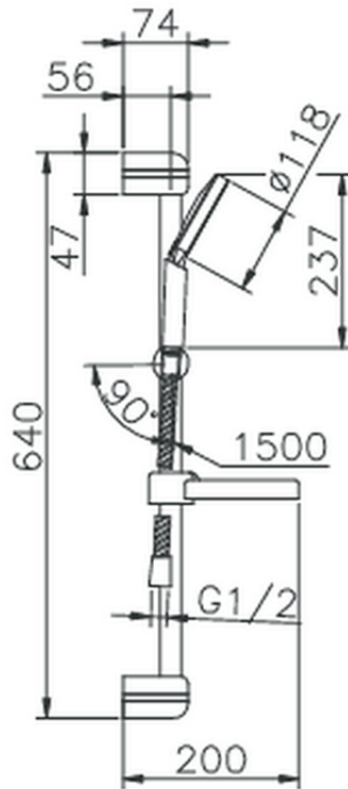

## Sylt showerset SHOWER\_62.16H.

62.16H.

<https://en.huberitalia.com/sylt-showerset-shower-62-16h>

2026-06-10