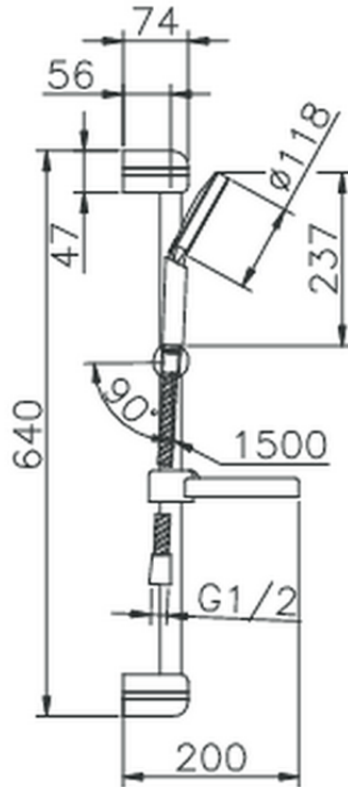

## Sylt showerset SHOWER\_62.16H.

62.16H.

<https://en.huberitalia.com/sylt-showerset-shower-62-16h>

2026-06-06