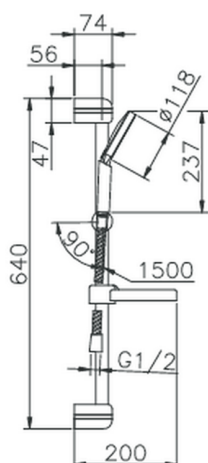

## Sylt showerset SHOWER\_62.16H.

MODEL **62.16H.**

Showerset, 64 cm Sliding rail bar with bracket, ABS  
One Spray handshower D.118 mm, 150 cm Brass  
flexible hose

AVAILABLE FINISHINGS

CHARACTERISTICS

2026-06-10