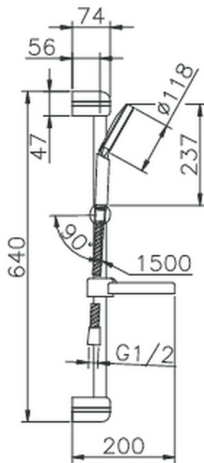

Sylt showerset SHOWER_62.16H.

MODEL **62.16H.**

Showerset, 64 cm Sliding rail bar with bracket, ABS
One Spray handshower D.118 mm, 150 cm Brass
flexible hose

AVAILABLE FINISHINGS

CHARACTERISTICS

2026-06-06