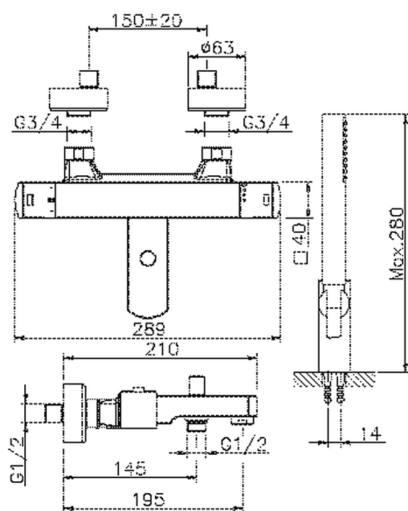

## Thermostatic bath mixer, with shower set DADO\_DDD27010

MODEL **DDD27010**

Thermostatic bath mixer, with shower set, wall mounted swivel handshower bracket, D.26 mm ABS minimalistic one spray handshower, 150 cm smooth SILVERFLEX Flexible Hose

### CHARACTERISTICS

Cartridge Spare Parts **22.04A.AR - ZZ97279004**  
**Argo 2 (long filter) Thermostatic Valve**