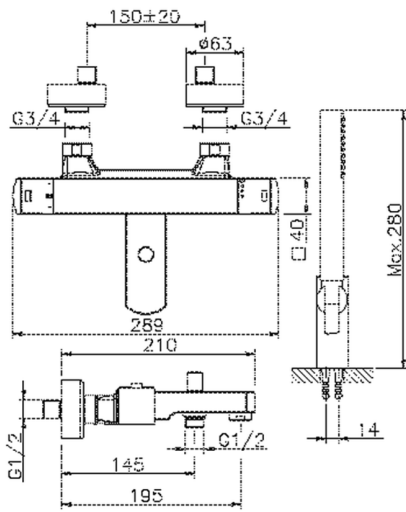

Thermostatic bath mixer, with shower set DADO_DDD27010

MODEL **DDD27010**

Thermostatic bath mixer, with shower set, wall mounted swivel handshower bracket, D.26 mm ABS minimalistic one spray handshower, 150 cm smooth SILVERFLEX Flexible Hose

AVAILABLE FINISHINGS

-  **21** 21 Chrome
-  **2B** 2B Polished Nickel
-  **2F** 2F Brushed Nickel
-  **40** 40 Matt Black
-  **4Q** 4Q Matt White

CHARACTERISTICS

Cartridge Spare Parts **22.04A.AR - ZZ97279004**