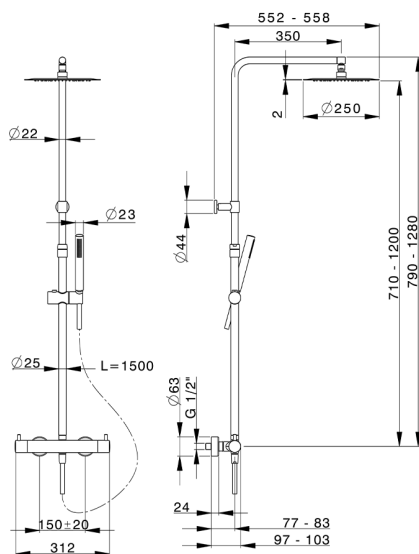

2-function Thermostatic shower set COLUMNS_MTC8401D

MODEL **MTC8401D**

2-function Thermostatic shower set, adjustable riser column, 23 mm Brass One Spray handshower, 250 mm round showerhead 2 mm thick INOX, 150 cm smooth SUPREME Flexible Hose

AVAILABLE FINISHINGS

CHARACTERISTICS

Cartridge Spare Parts **22.04A.AR - ZZ97279004**

Argo 2 (long filter) Thermostatic Valve

DeviaStop

The Huber Devia Stop technology allows to adjust the water flow and to direct it to the selected output point (overhead soaker, hand shower, etc).