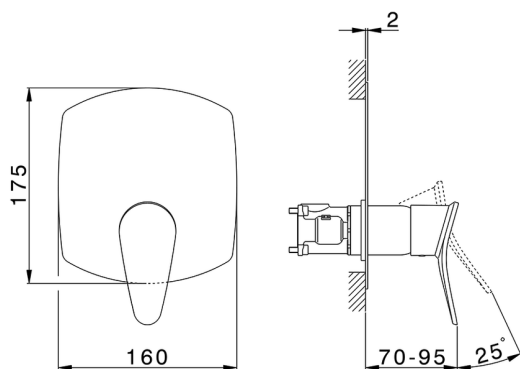

## Exposed part for Single Lever One Box Valve ONE BOX\_HC0BM010

MODEL **HC0BM010**

Exposed part for Single Lever One Box Valve, 1 Outlet, Minimum depth of installation: 67 mm, without concealed part, for items ZB00B030-ZB00B031

### CHARACTERISTICS

Cartridge Spare Parts **ZZ97179000**

**35 mm Cartridge**

Installation **Concealed**

Required concealed parts **ZB00B031**

**ZB00B030**

Exposed part for Single Lever One Box Valve ONE BOX\_HC0BM010