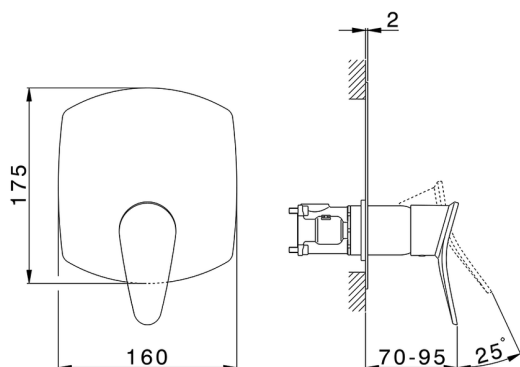

## Exposed part for Single Lever One Box Valve ONE BOX\_HC0BM010

MODEL **HC0BM010**

Exposed part for Single Lever One Box Valve, 1 Outlet, Minimum depth of installation: 67 mm, without concealed part, for items ZB00B030-ZB00B031

### CHARACTERISTICS

Cartridge Spare Parts **ZZ97179000**

**35 mm Cartridge**

Installation **Concealed**

Required concealed parts **ZB00B031**

**ZB00B030**