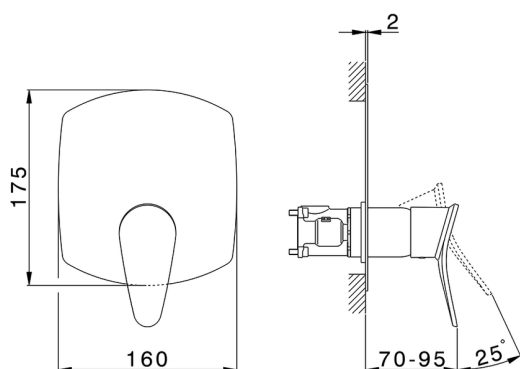

## Exposed part for Single Lever One Box Valve ONE BOX\_HC0BM010

MODEL **HC0BM010**

Exposed part for Single Lever One Box Valve, 1 Outlet, Minimum depth of installation: 67 mm, without concealed part, for items ZB00B030-ZB00B031

### CHARACTERISTICS

Cartridge Spare Parts **ZZ97179000**

**35 mm Cartridge**

Installation **Concealed**

Required concealed parts **ZB00B031**

**ZB00B030**