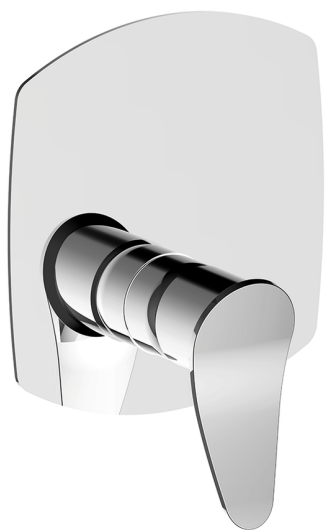

## Exposed part for Single Lever One Box Valve ONE BOX\_HC0BM010

MODEL **HC0BM010**

Exposed part for Single Lever One Box Valve, 1 Outlet, Minimum depth of installation: 67 mm, without concealed part, for items ZB00B030-ZB00B031

### CHARACTERISTICS

Cartridge Spare Parts **ZZ97179000**

**35 mm Cartridge**

Installation **Concealed**

Required concealed parts **ZB00B031**

**ZB00B030**

## Exposed part for Single Lever One Box Valve ONE BOX\_HC0BM010

HC0BM010

<https://en.huberitalia.com/exposed-part-for-single-lever-one-box-valve-one-box-hc0bm010>

## One Box Universal Concealed Part ONE BOX\_ZB00B031

MODEL **ZB00B031**

One Box Universal Concealed Part, for 1 or 2 or 3 outlet thermostatic or single lever, without trim kit, with noise reducers, with sealing gasket