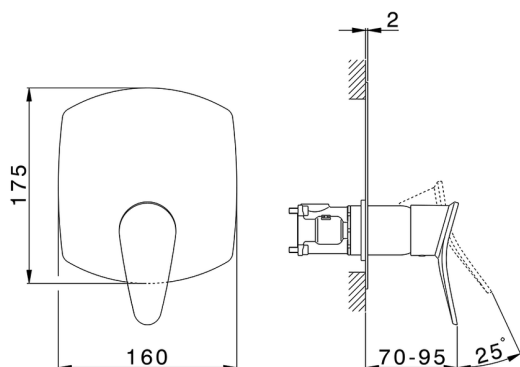

Exposed part for Single Lever One Box Valve ONE BOX_HC0BM010

MODEL **HC0BM010**

Exposed part for Single Lever One Box Valve, 1 Outlet, Minimum depth of installation: 67 mm, without concealed part, for items ZB00B030-ZB00B031

35 mm Cartridge

Installation **Concealed**

Required concealed parts **ZB00B031**

ZB00B030

Exposed part for Single Lever One Box Valve ONE BOX_HC0BM010

HC0BM010

<https://en.huberitalia.com/exposed-part-for-single-lever-one-box-valve-one-box-hc0bm010>