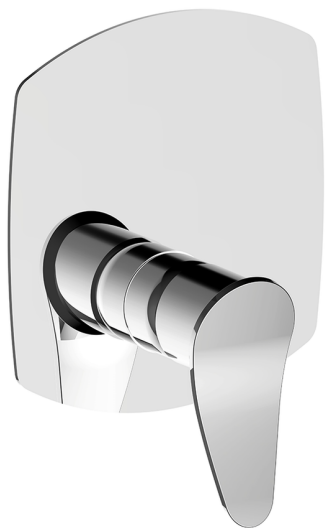

## Exposed part for Single Lever One Box Valve ONE BOX\_HC0BM010

MODEL **HC0BM010**

Exposed part for Single Lever One Box Valve, 1 Outlet, Minimum depth of installation: 67 mm, without concealed part, for items ZB00B030-ZB00B031

### CHARACTERISTICS

Cartridge Spare Parts **ZZ97179000**

**35 mm Cartridge**

Installation **Concealed**

Required concealed parts **ZB00B031**

**ZB00B030**

Exposed part for Single Lever One Box Valve ONE BOX\_HC0BM010

HC0BM010

<https://en.huberitalia.com/exposed-part-for-single-lever-one-box-valve-one-box-hc0bm010>

## One Box Universal Concealed Part ONE BOX\_ZB00B031

MODEL **ZB00B031**

One Box Universal Concealed Part, for 1 or 2 or 3 outlet thermostatic or single lever, without trim kit, with noise reducers, with sealing gasket