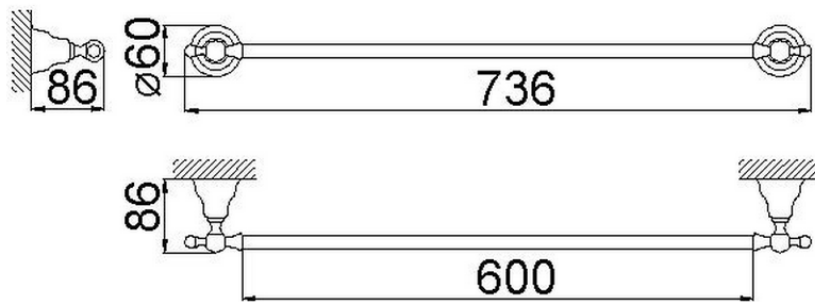

Towel holder 60 cm CROISETTE_4014.01H.

4014.01H.

<https://en.huberitalia.com/towel-holder-60-cm-croisette-4014-01h>

2026-06-06