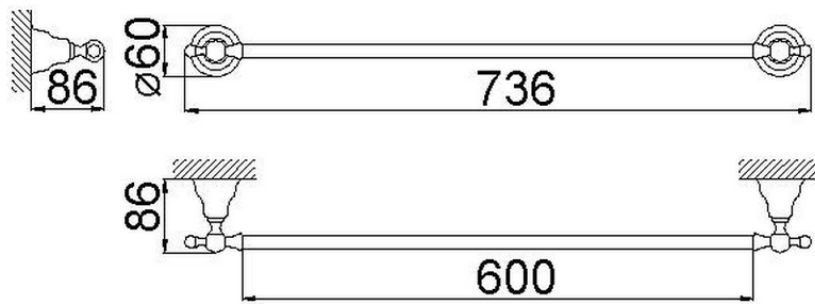

## Towel holder 60 cm CROISETTE\_4014.01H.

4014.01H.

<https://en.huberitalia.com/towel-holder-60-cm-croisette-4014-01h>

2026-04-06