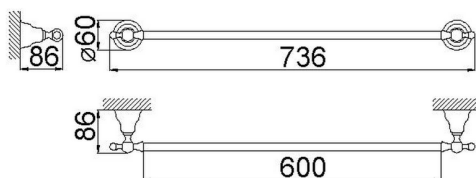

Towel holder 60 cm CROISSETTE_4014.01H.

MODEL **4014.01H.**

Towel holder 60 cm

AVAILABLE FINISHINGS

- **AC** AC Satin Brushed Nickel
- **BA** BA Old Bronze
- **CR** CR Chrome
- **2W** 2W Brushed Gold

CHARACTERISTICS