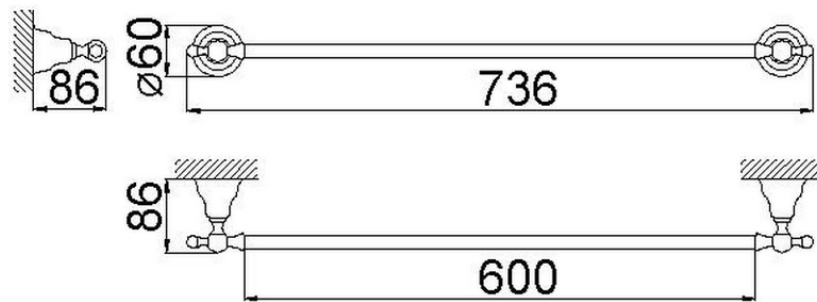

Towel holder 60 cm CROISETTE_4014.01H.

4014.01H.

<https://en.huberitalia.com/towel-holder-60-cm-croisette-4014-01h>

2026-06-13