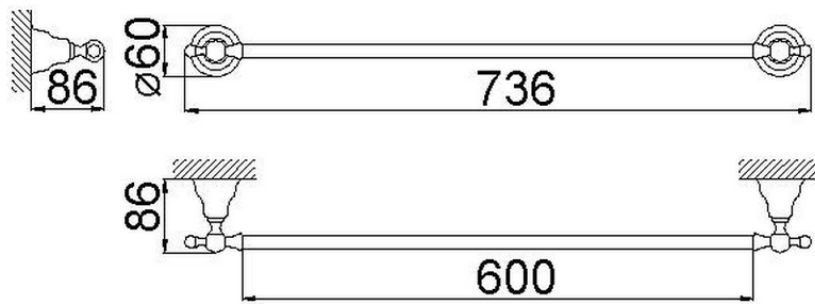

Towel holder 60 cm CROISETTE_4014.01H.

4014.01H.

<https://en.huberitalia.com/towel-holder-60-cm-croisette-4014-01h>

2026-06-26