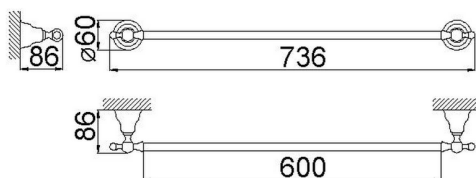

Towel holder 60 cm CROISETTE_4014.01H.

MODEL **4014.01H.**

Towel holder 60 cm

AVAILABLE FINISHINGS

- **AC** AC Satin Brushed Nickel
- **BA** BA Old Bronze
- **CR** CR Chrome
- **2W** 2W Brushed Gold

CHARACTERISTICS