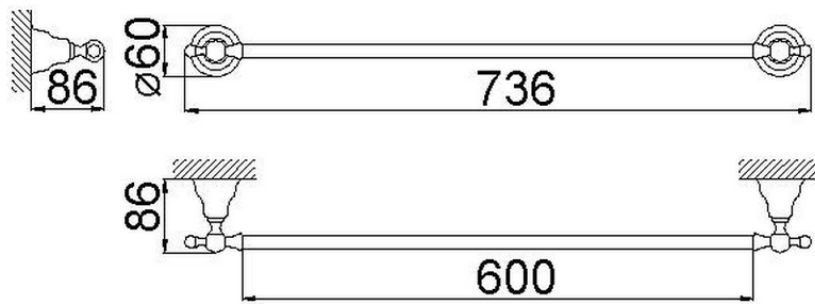

Towel holder 60 cm CROISETTE_4014.01H.

4014.01H.

<https://en.huberitalia.com/towel-holder-60-cm-croisette-4014-01h>

2026-04-08