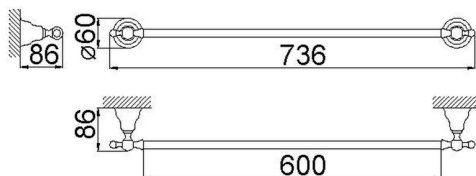

Towel holder 60 cm CROISSETTE_4014.01H.

MODEL **4014.01H.**

Towel holder 60 cm

AVAILABLE FINISHINGS

-  **AC** AC Satin Brushed Nickel
-  **BA** BA Old Bronze
-  **CR** CR Chrome
-  **2W** 2W Brushed Gold

CHARACTERISTICS