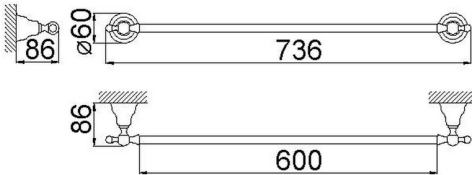

Towel holder 60 cm CROISSETTE_4014.01H.

MODEL **4014.01H.**

Towel holder 60 cm

AVAILABLE FINISHINGS

-  **AC** AC Satin Brushed Nickel
-  **BA** BA Old Bronze
-  **CR** CR Chrome
-  **2W** 2W Brushed Gold

CHARACTERISTICS