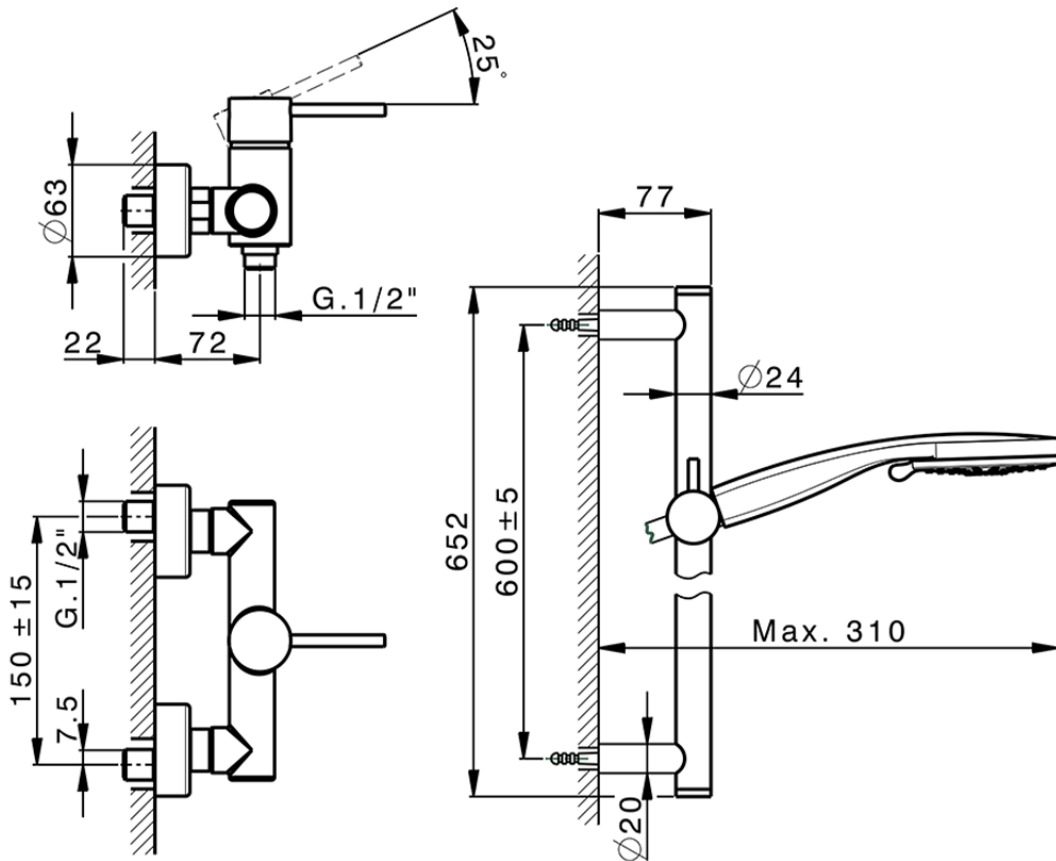

Single lever shower mixer, with shower set NUOVA KIRUNA_K2000460

K2000460

<https://en.huberitalia.com/single-lever-shower-mixer-with-shower-set-nuova-kiruna-k2000460>

2024-11-23