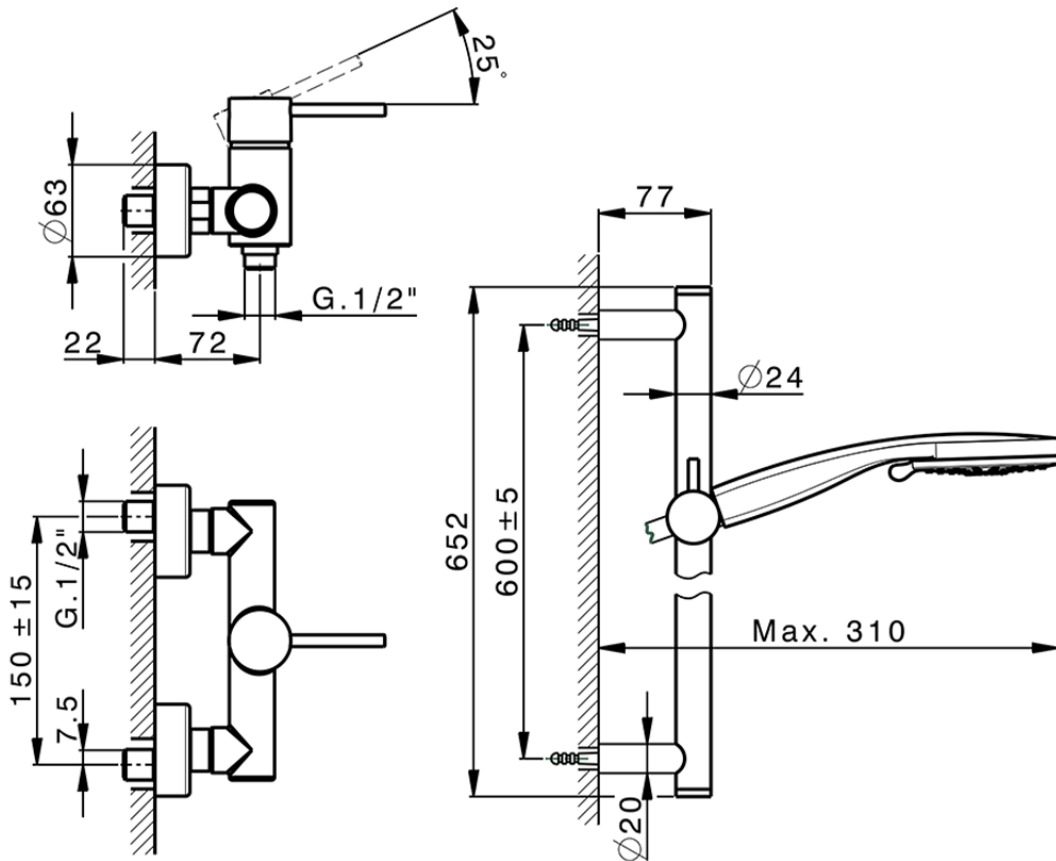

Single lever shower mixer, with shower set NUOVA KIRUNA_K2000460

K2000460

<https://en.huberitalia.com/single-lever-shower-mixer-with-shower-set-nuova-kiruna-k2000460>

2024-11-21