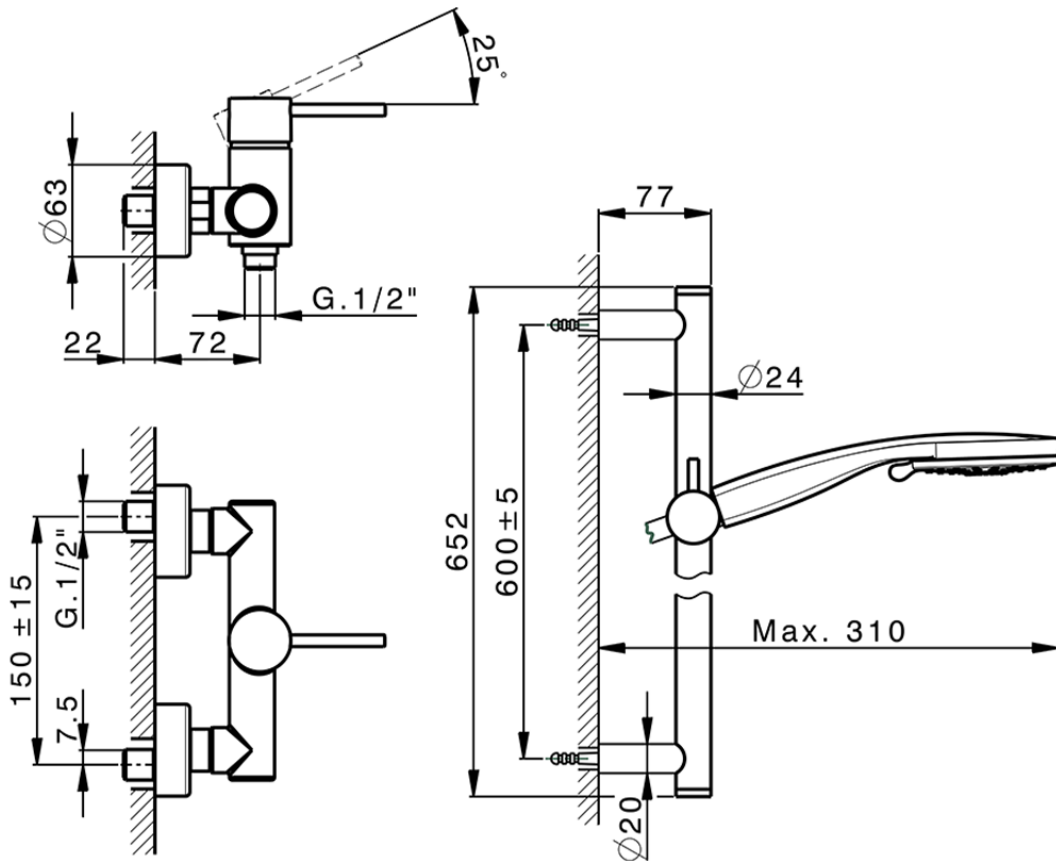

Single lever shower mixer, with shower set NUOVA KIRUNA\_K2000460

K2000460

<https://en.huberitalia.com/single-lever-shower-mixer-with-shower-set-nuova-kiruna-k2000460>

2024-11-23