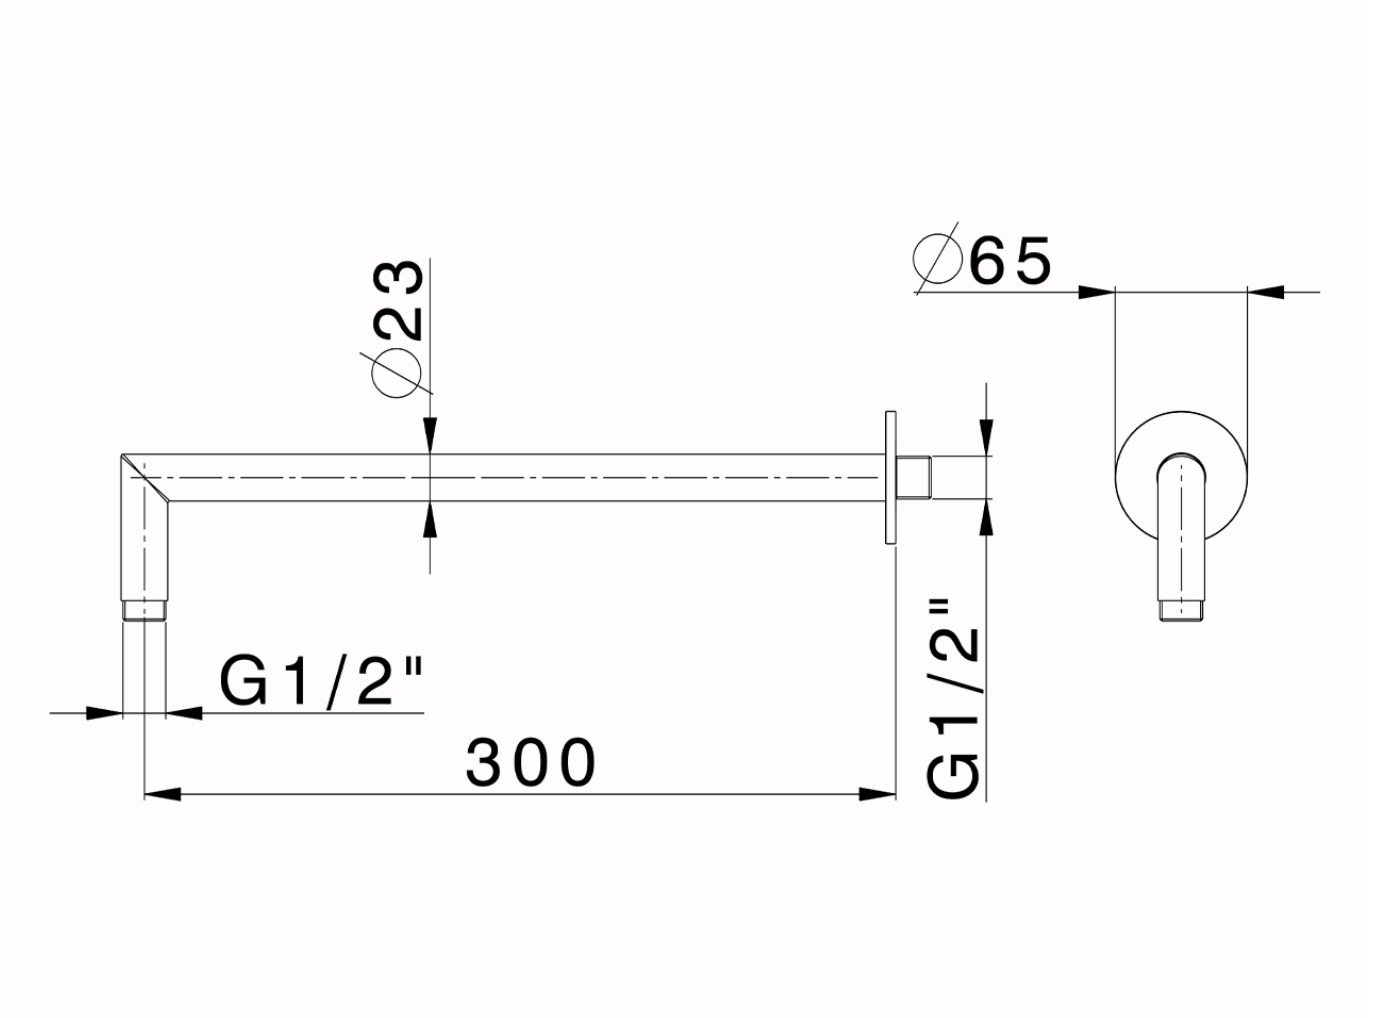

Shower arm LYNOX_SS013541

SS013541

<https://en.huberitalia.com/shower-arm-lynnox-ss013541>

2025-04-03