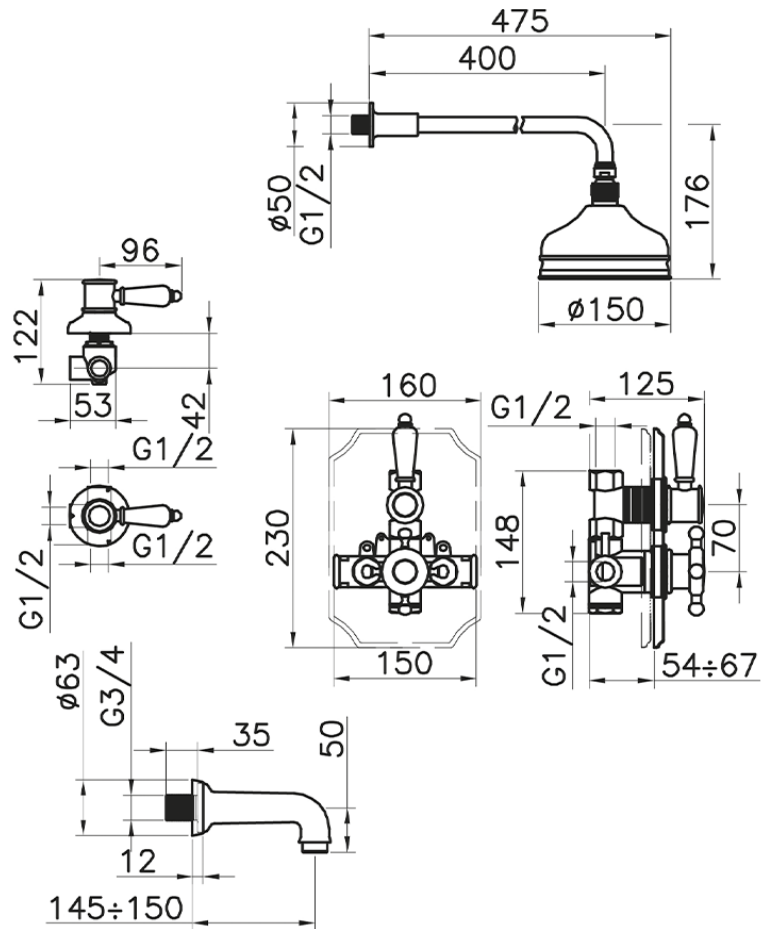

Concealed thermostatic bath set VICTORIAN_916.VT01H.

916.VT01H.

<https://en.huberitalia.com/concealed-thermostatic-bath-set-victorian-916-vt01h>

2024-12-22