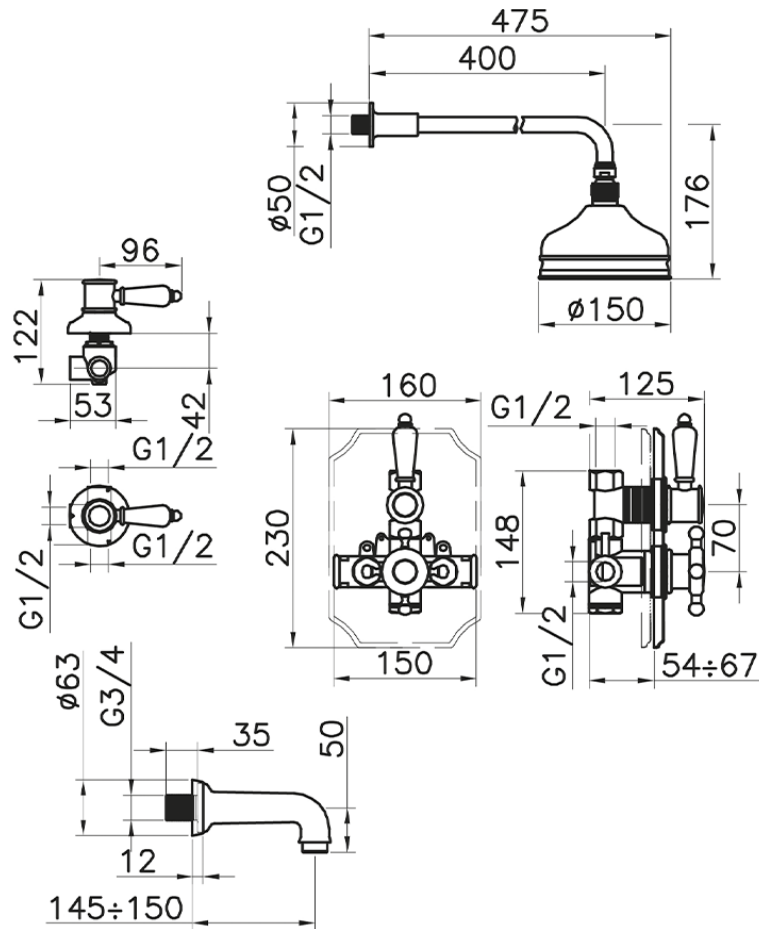

## Concealed thermostatic bath set VICTORIAN\_916.VT01H.

916.VT01H.

<https://en.huberitalia.com/concealed-thermostatic-bath-set-victorian-916-vt01h>

2024-12-22