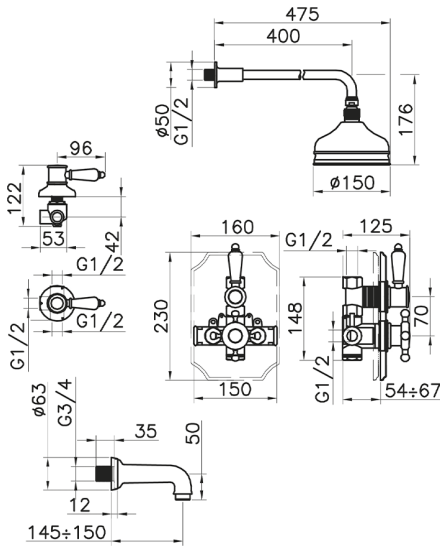

Concealed thermostatic bath set VICTORIAN_916.VT01H.

MODEL **916.VT01H.**

Concealed thermostatic bath set, 1/2" Concealed Thermostatic valve, 1/2" outlet stopvalve, 2-outlet diverter, 400 mm shower arm with showerhead, 150 mm Brass round headshower, 3/4 M 150 mm spout, without flexible hose and handshower

AVAILABLE FINISHINGS

- AC** AC Satin Brushed Nickel
- AG** AG Antique Gold
- BA** BA Old Bronze
- CR** CR Chrome
- 2W** 2W Brushed Gold

CHARACTERISTICS

Cartridge Spare Parts	24.04A.PP
8x20 Plus P Thermostatic Valve	
Installation	Concealed