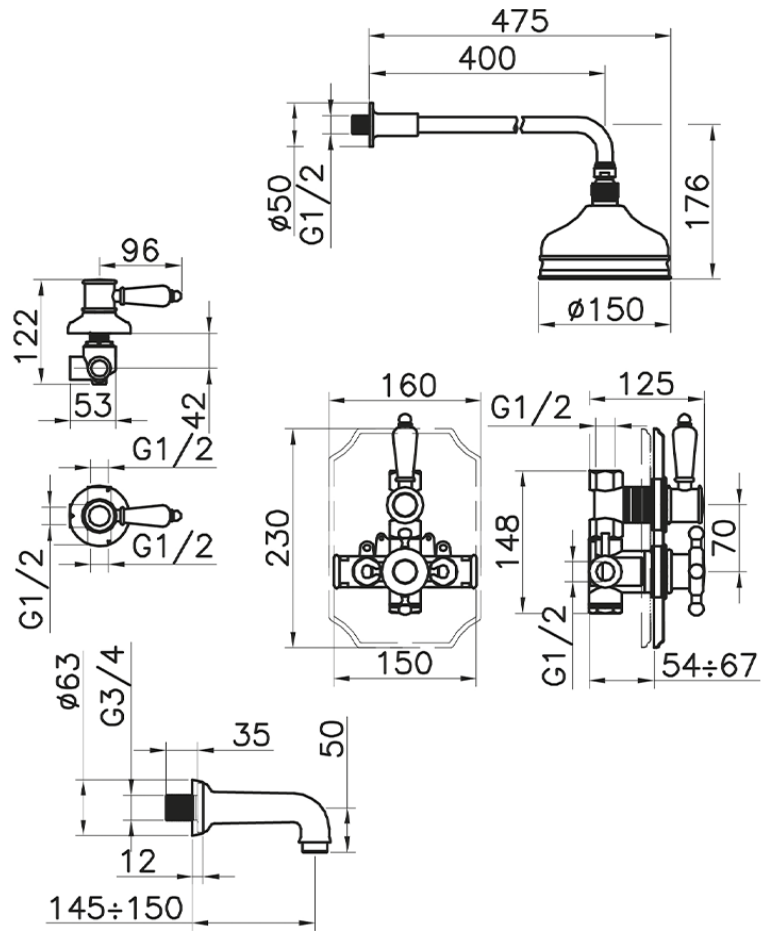

Concealed thermostatic bath set VICTORIAN\_916.VT01H.

916.VT01H.

<https://en.huberitalia.com/concealed-thermostatic-bath-set-victorian-916-vt01h>

2025-01-05