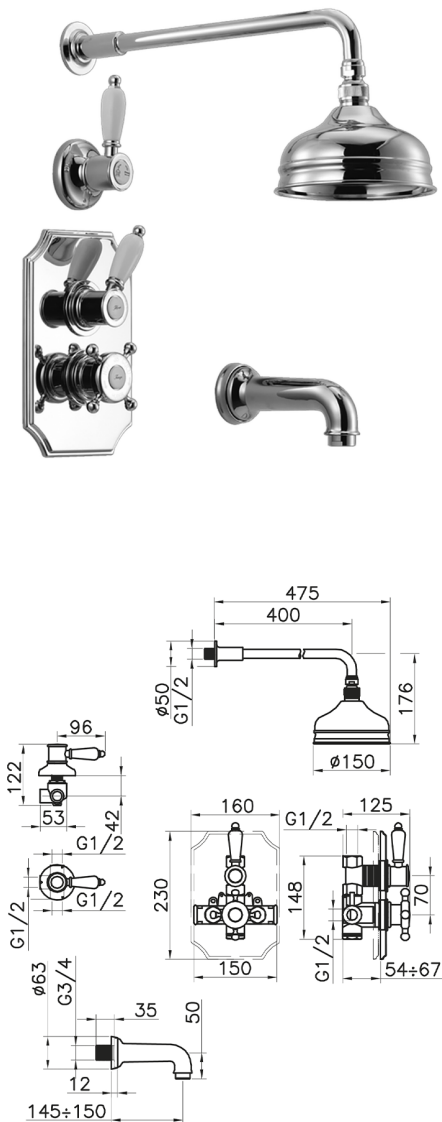

Concealed thermostatic bath set VICTORIAN_916.VT01H.

MODEL **916.VT01H.**

Concealed thermostatic bath set, 1/2" Concealed Thermostatic valve, 1/2" outlet stopvalve, 2-outlet diverter, 400 mm shower arm with showerhead, 150 mm Brass round headshower, 3/4 M 150 mm spout, without flexible hose and handshower

AVAILABLE FINISHINGS

-  **AC** AC Satin Brushed Nickel
-  **AG** AG Antique Gold
-  **BA** BA Old Bronze
-  **CR** CR Chrome
-  **2W** 2W Brushed Gold

CHARACTERISTICS

Cartridge Spare Parts	24.04A.PP
8x20 Plus P Thermostatic Valve	
Installation	Concealed