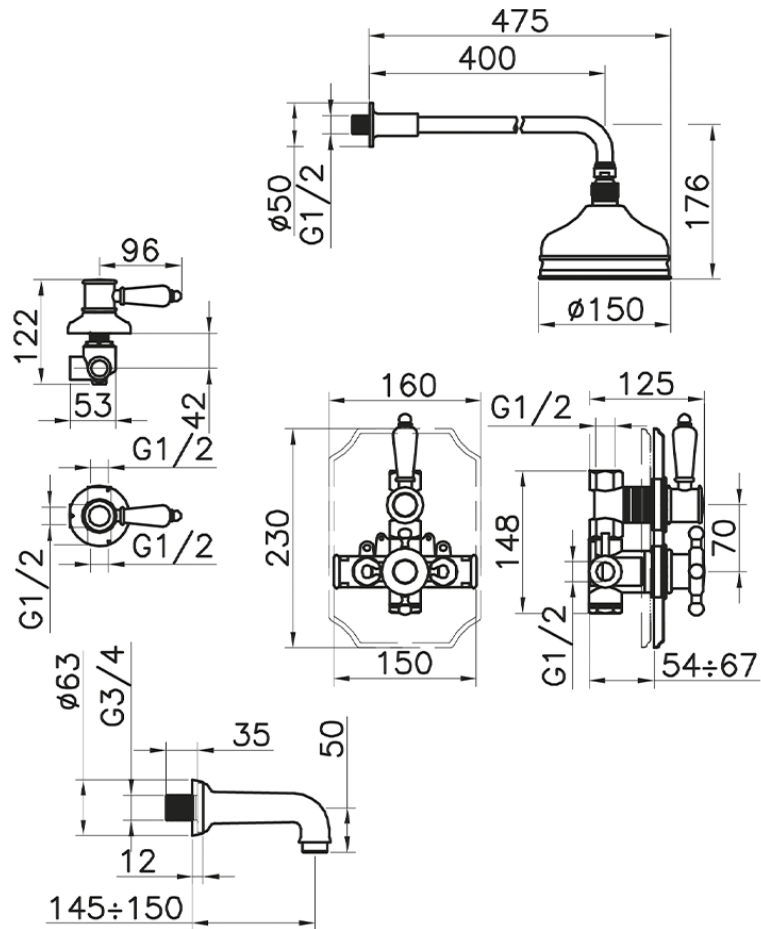

Concealed thermostatic bath set VICTORIAN_916.VT01H.

916.VT01H.

<https://en.huberitalia.com/concealed-thermostatic-bath-set-victorian-916-vt01h>

2025-01-05