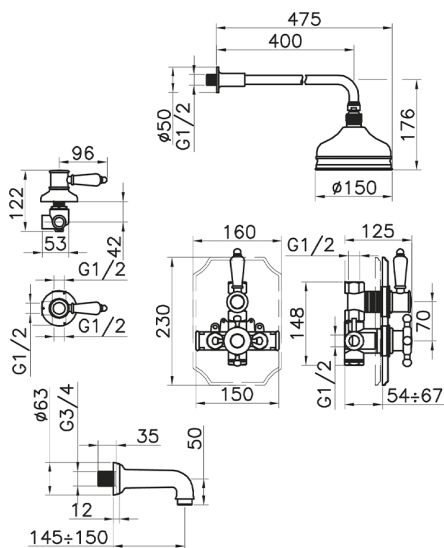

## Concealed thermostatic bath set VICTORIAN\_916.VT01H.

MODEL **916.VT01H.**

Concealed thermostatic bath set, 1/2" Concealed Thermostatic valve, 1/2" outlet stopvalve, 2-outlet diverter, 400 mm shower arm with showerhead, 150 mm Brass round headshower, 3/4 M 150 mm spout, without flexible hose and handshower

### CHARACTERISTICS

Cartridge Spare Parts **24.04A.PP**  
**8x20 Plus P Thermostatic Valve**  
 Installation **Concealed**