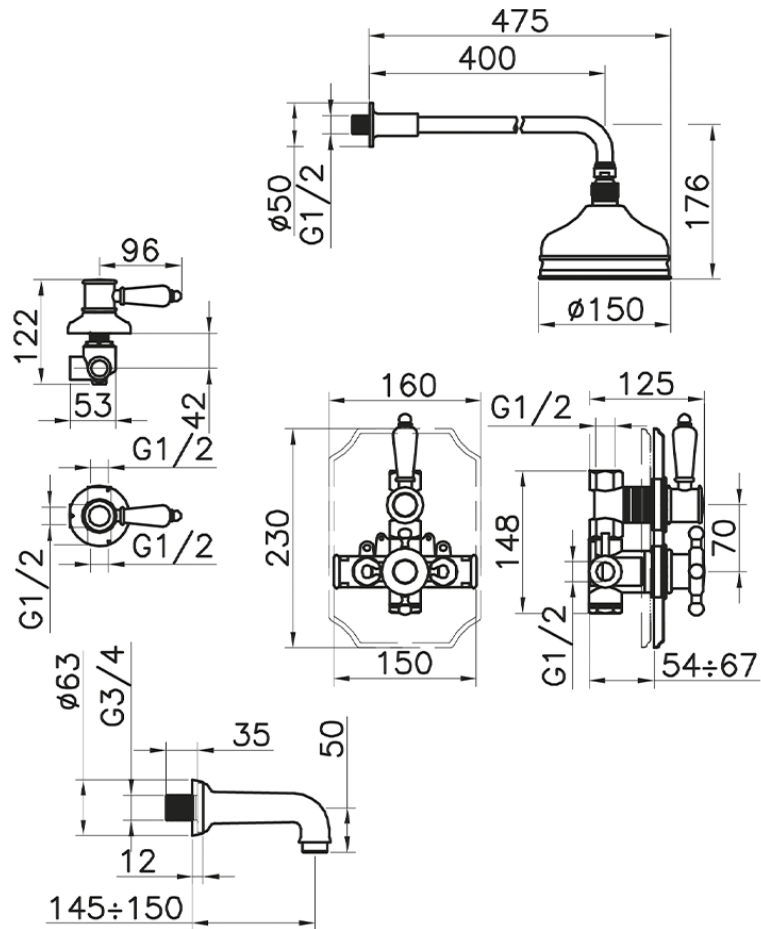

## Concealed thermostatic bath set VICTORIAN\_916.VT01H.

916.VT01H.

<https://en.huberitalia.com/concealed-thermostatic-bath-set-victorian-916-vt01h>

2025-01-05