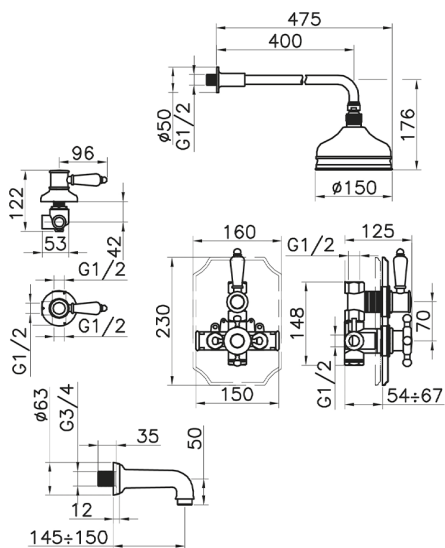

## Concealed thermostatic bath set VICTORIAN\_916.VT01H.

MODEL **916.VT01H.**

Concealed thermostatic bath set, 1/2" Concealed Thermostatic valve, 1/2" outlet stopvalve, 2-outlet diverter, 400 mm shower arm with showerhead, 150 mm Brass round headshower, 3/4 M 150 mm spout, without flexible hose and handshower

### CHARACTERISTICS

Cartridge Spare Parts **24.04A.PP**  
**8x20 Plus P Thermostatic Valve**  
 Installation **Concealed**